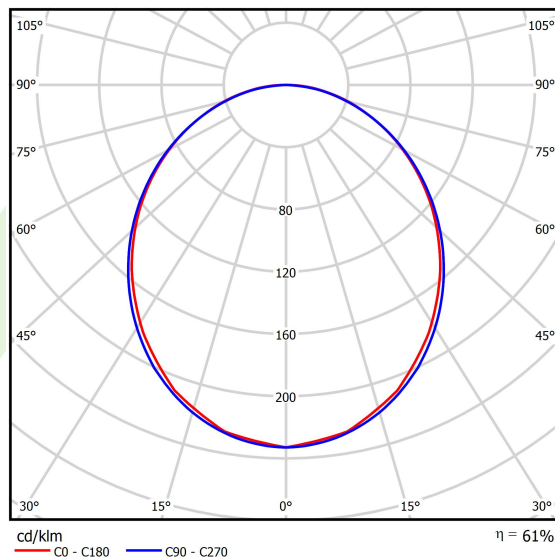

Mechanical data

Assembly	directly mounted to ceiling construction or surface mounted on slings using accessories
Material	aluminum
Color	RAL 9016 (white)
Diffuser	PLX (PMMA opal)
Impact resistant	IK04
Dimensions [mm]	1690 x 60 x 72

A graph of light