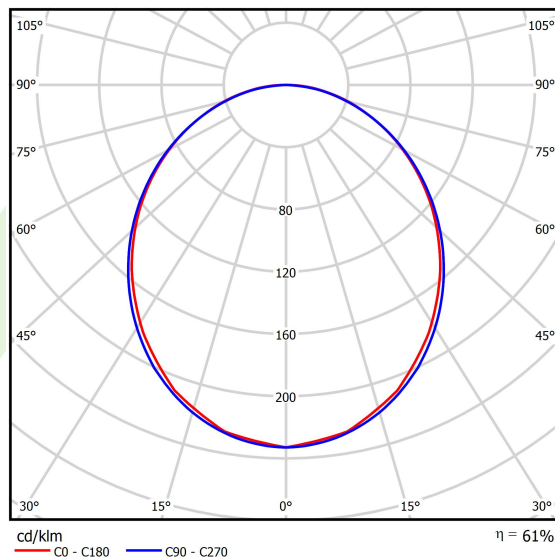

Mechanical data

Assembly	directly mounted to ceiling construction or surface mounted on slings using accessories
Material	aluminum
Color	RAL 9016 (white)
Diffuser	PLX (PMMA opal)
Impact resistant	IK04
Dimensions [mm]	1128 x 60 x 72

A graph of light