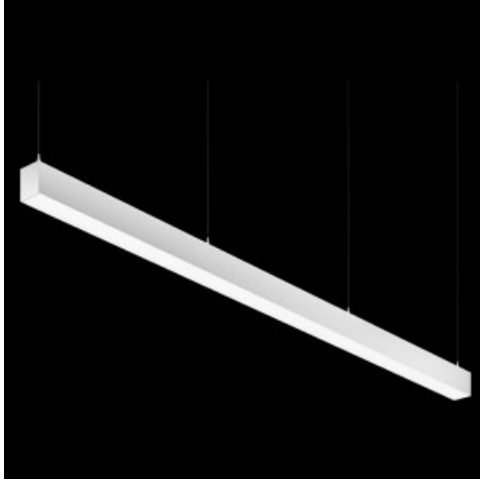

Product: X-LINE PRO COMPACT 4000 PLX EDD 34 840 LINE / L-1128MM

Index: 19.2118.1343.34

Description

Light fitting made out of aluminium profile. Simple luminaire construction (no mounting plates or LED plates). LEDs in the standard version are mounted by inserting them into the slot in the middle of the profile. Direct (down) light distribution. Available optical systems: PMMA opal diffuser (PLX), microprismatic PMMA (Micro-PRM). The luminaire is available in a line version. Available colors: anodized aluminum, black RAL 9005, white RAL 9016 or any color from the RAL palette on request. Gray, white or black polycarbonate end caps. Plastic (HIPS) or aluminium plate masking the electronics compartment (only in luminaires with direct distribution). Possibility to use an aluminium snap-on aluminium cover and increase the IP rating to IP40. The use of luminaires typically for offices, public utility rooms, communication / common areas in multi-family buildings.

Product information

Category	Compact
Family	X-LINE PRO COMPACT LINE
Name	X-LINE PRO COMPACT 4000 PLX EDD 34 840 LINE / L-1128MM
Index	19.2118.1343.34

Light and electrical data

Light source	LED
Luminous flux LED [lm]	4458
LED power [W]	22,2
Luminaire luminous flux [lm]	2723,8
Power of luminaire [W]	25,2
Luminaire's light efficiency [lm/W]	108,1
Color of the light [K]	4000
CRI	>80
SDCM (LED sources)	3
Beam angle [°]	(C0-C180) / (C90-C270) - 103,4° / 104,8°
Photobiological risk class (IEC/EN 62471)	RG0
Protection against electric shock	I
Protection degree	IP40
Voltage	220..240 V, 50..60 Hz
Lifetime of LED sources [h]	90000
Lx/By	L80/B10
Operating temperature range [°C]	5 ÷ 35
Driver	DIM DALI (EDD)
Power factor cos φ	>0,95
Circuit load capacity	17 (B10), 28 (B16), 26 (C10), 41 (C16)

Mechanical data

Assembly	directly mounted to ceiling construction or surface mounted on slings using accessories
Material	aluminum
Color	RAL 9016 (white)
Diffuser	PLX (PMMA opal)
Impact resistant	IK04
Dimensions [mm]	1128 x 60 x 72