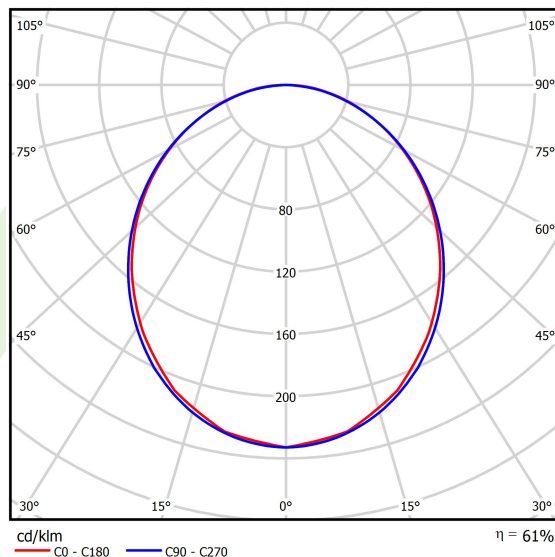

## Light and electrical data

Light source	<b>LED</b>
Luminous flux LED [lm]	<b>4458</b>
LED power [W]	<b>22,2</b>
Luminaire luminous flux [lm]	<b>2723,8</b>
Power of luminaire [W]	<b>25,2</b>
Luminaire's light efficiency [lm/W]	<b>108,1</b>
Color of the light [K]	<b>4000</b>
CRI	<b>&gt;80</b>
SDCM (LED sources)	<b>3</b>
Beam angle [°]	<b>(C0-C180) / (C90-C270) - 103,4° / 104,8°</b>
Photobiological risk class (IEC/EN 62471)	<b>RG0</b>
Protection against electric shock	<b>I</b>
Protection degree	<b>IP40</b>
Voltage	<b>220..240 V, 50..60 Hz</b>
Lifetime of LED sources [h]	<b>90000</b>
Lx/By	<b>L80/B10</b>
Operating temperature range [°C]	<b>5 ÷ 35</b>
Driver	<b>DIM DALI (EDD)</b>
Power factor cos φ	<b>&gt;0,95</b>
Circuit load capacity	<b>17 (B10), 28 (B16), 26 (C10), 41 (C16)</b>

**A graph of light**