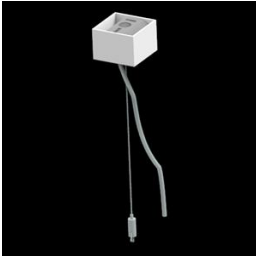

Accessories

Index 6E1-500KWAN1P-5

Name SUSPENSION NEW TYPE-A 24
LENGHT 1,5M WIRE 5X 1-POINT