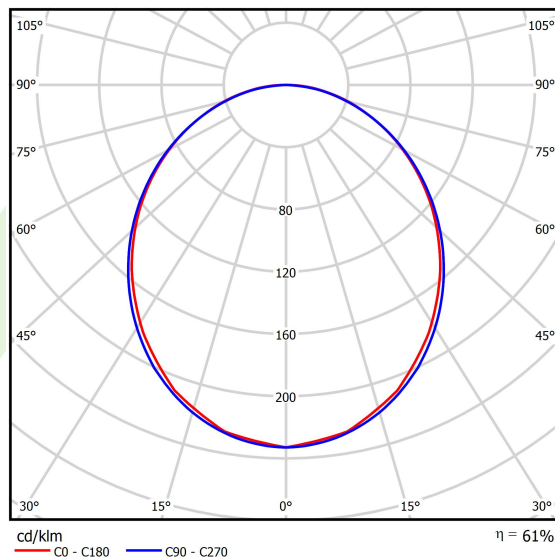

Mechanical data

Assembly	directly mounted to ceiling construction or surface mounted on slings using accessories
Material	aluminum
Color	anodised aluminum
Diffuser	PLX (PMMA opal)
Impact resistant	IK04
Dimensions [mm]	1128 x 60 x 72

A graph of light