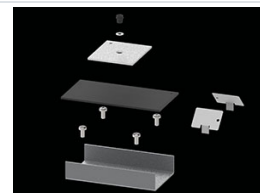

Index 19.2118.0003.04

Name X-LINE PRO COMPACT LINE L-
DOWN MIDDLE SET 04