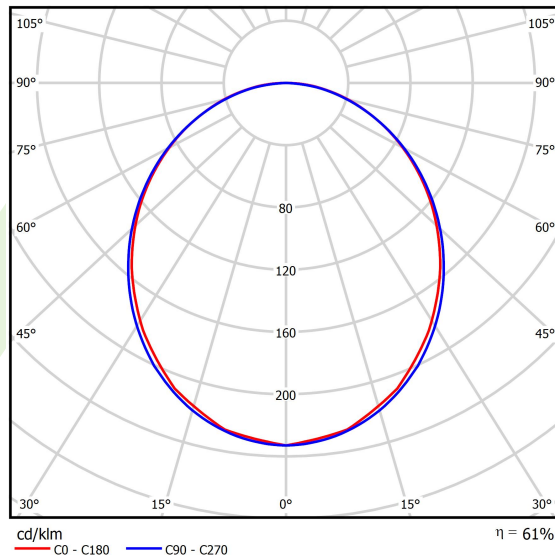

Mechanical data

Assembly	directly mounted to ceiling construction or surface mounted on slings using accessories
Material	aluminum
Color	RAL 9016 (white)
Diffuser	PLX (PMMA opal)
Impact resistant	IK04
Dimensions [mm]	1128 x 60 x 72

A graph of light