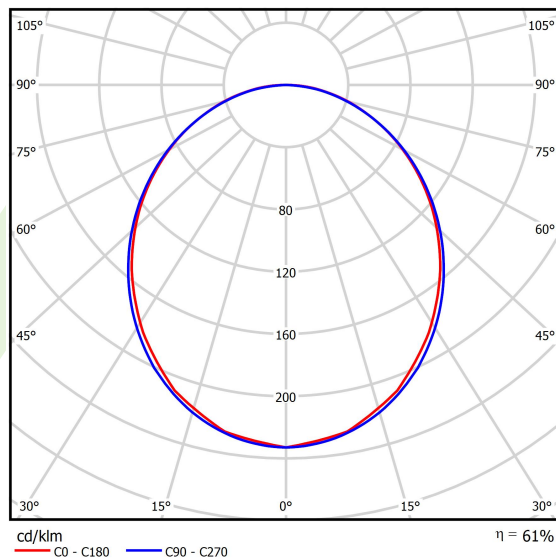

Mechanical data

Assembly	directly mounted to ceiling construction or surface mounted on slings using accessories
Material	aluminum
Color	anodised aluminum
Diffuser	PLX (PMMA opal)
Impact resistant	IK04
Dimensions [mm]	1128 x 60 x 72

A graph of light