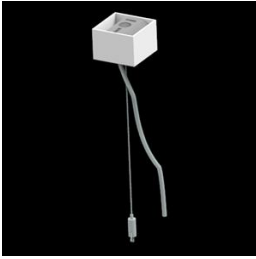

Accessories

Index 6E1-500KW041P-5

Name SUSPENSION NEW TYPE-A 04
LENGHT 1,5M WIRE 5X 1-POINT