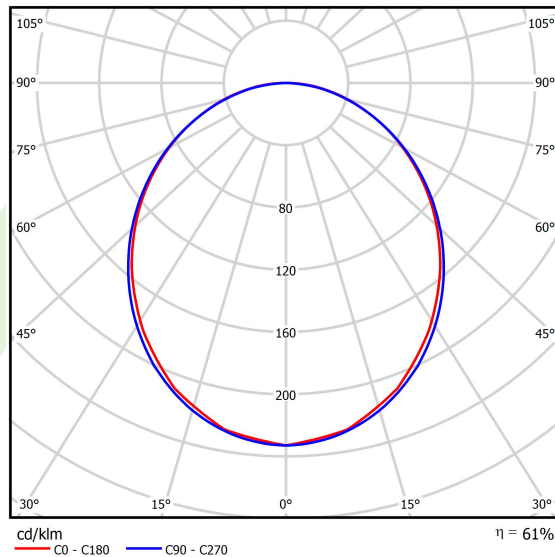

Mechanical data

Assembly	directly mounted to ceiling construction or surface mounted on slings using accessories
Material	aluminum
Color	RAL 9005 (black)
Diffuser	PLX (PMMA opal)
Impact resistant	IK04
Dimensions [mm]	848 x 60 x 72

A graph of light