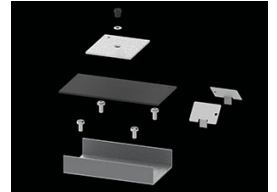

Product: X-LINE PRO COMPACT 2000 PLX EDD 34 840 LINE / L-568MM

Index: 19.2118.1143.34

Description

Light fitting made out of aluminium profile. Simple luminaire construction (no mounting plates or LED plates). LEDs in the standard version are mounted by inserting them into the slot in the middle of the profile. Direct (down) light distribution. Available optical systems: PMMA opal diffuser (PLX), microprismatic PMMA (Micro-PRM). The luminaire is available in a line version. Available colors: anodized aluminum, black RAL 9005, white RAL 9016 or any color from the RAL palette on request. Gray, white or black polycarbonate end caps. Plastic (HIPS) or aluminium plate masking the electronics compartment (only in luminaires with direct distribution). Possibility to use an aluminium snap-on aluminium cover and increase the IP rating to IP40. The use of luminaires typically for offices, public utility rooms, communication / common areas in multi-family buildings.

Mechanical data

Assembly	directly mounted to ceiling construction or surface mounted on slings using accessories
Material	aluminum
Color	RAL 9016 (white)
Diffuser	PLX (PMMA opal)
Impact resistant	IK04
Dimensions [mm]	568 x 60 x 72

A graph of light

Accessories

Index 6E1-500KW341P-5

Name SUSPENSION NEW TYPE-A 34
LENGHT 1,5M WIRE 5X 1-POINT

Index 19.3272.1205.00

Name SUSPENSION NEW TYPE-E
LENGHT-1,5 METER WITHOUT
WIRE 1-POINT

Index 19.2118.0001.34

Name X-LINE PRO COMPACT LINE L-
DOWN FRONT+END SET 34

Index 19.2118.0003.34

Name X-LINE PRO COMPACT LINE L-
DOWN MIDDLE SET 34

Index 19.2118.0006.34

Name X-LINE PRO COMPACT LINE L-
DOWN SURFACE FRONT+END
SET 34