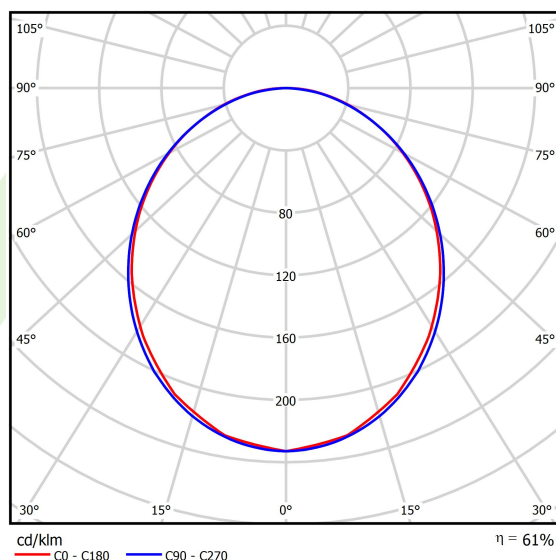

## Light and electrical data

Light source	<b>LED</b>
Luminous flux LED [lm]	<b>2229,3</b>
LED power [W]	<b>11,1</b>
Luminaire luminous flux [lm]	<b>1362,1</b>
Power of luminaire [W]	<b>13,1</b>
Luminaire's light efficiency [lm/W]	<b>104</b>
Color of the light [K]	<b>4000</b>
CRI	<b>&gt;80</b>
SDCM (LED sources)	<b>3</b>
Beam angle [°]	<b>(C0-C180) / (C90-C270) - 103,4° / 104,8°</b>
Photobiological risk class (IEC/EN 62471)	<b>RG0</b>
Protection against electric shock	<b>I</b>
Protection degree	<b>IP40</b>
Voltage	<b>220..240 V, 50..60 Hz</b>
Lifetime of LED sources [h]	<b>90000</b>
Lx/By	<b>L80/B10</b>
Operating temperature range [°C]	<b>5 ÷ 35</b>
Driver	<b>DIM DALI (EDD)</b>
Power factor cos φ	<b>&gt;0,95</b>
Circuit load capacity	<b>14 (B10), 24 (B16), 22 (C10), 36 (C16)</b>

**A graph of light**