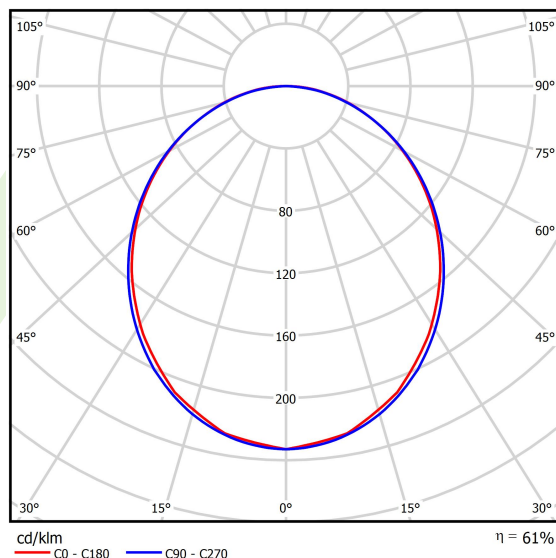

Mechanical data

Assembly	directly mounted to ceiling construction or surface mounted on slings using accessories
Material	aluminum
Color	anodised aluminum
Diffuser	PLX (PMMA opal)
Impact resistant	IK04
Weight [kg]	2,05
Dimensions [mm]	568 x 60 x 72

A graph of light