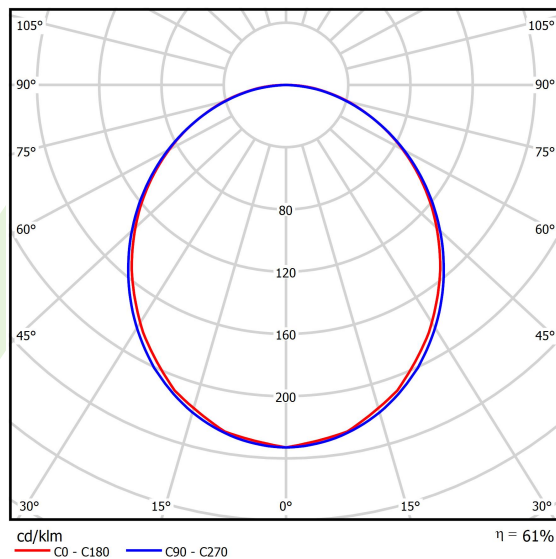

Mechanical data

Assembly	directly mounted to ceiling construction or surface mounted on slings using accessories
Material	aluminum
Color	RAL 9005 (black)
Diffuser	PLX (PMMA opal)
Impact resistant	IK04
Dimensions [mm]	568 x 60 x 72

A graph of light