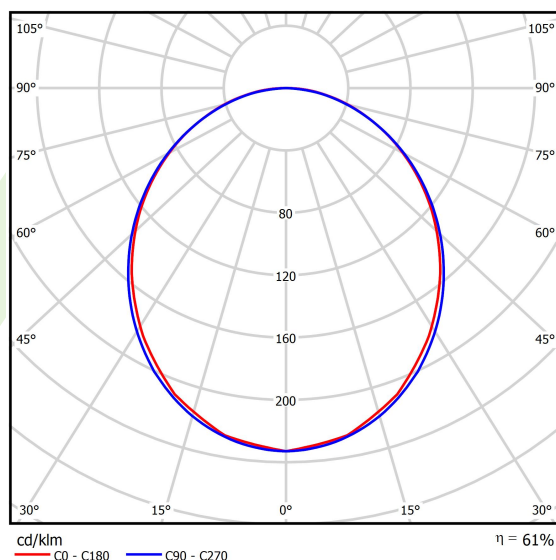

Mechanical data

Assembly	directly mounted to ceiling construction or surface mounted on slings using accessories
Material	aluminum
Color	anodised aluminum
Diffuser	PLX (PMMA opal)
Impact resistant	IK04
Weight [kg]	2,05
Dimensions [mm]	568 x 60 x 72

A graph of light