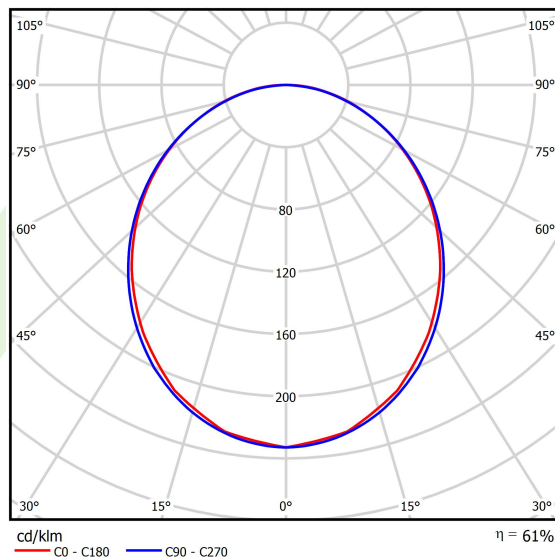

Mechanical data

Assembly	directly mounted to ceiling construction or surface mounted on slings using accessories
Material	aluminum
Color	RAL 9005 (black)
Diffuser	PLX (PMMA opal)
Impact resistant	IK04
Dimensions [mm]	568 x 60 x 72

A graph of light