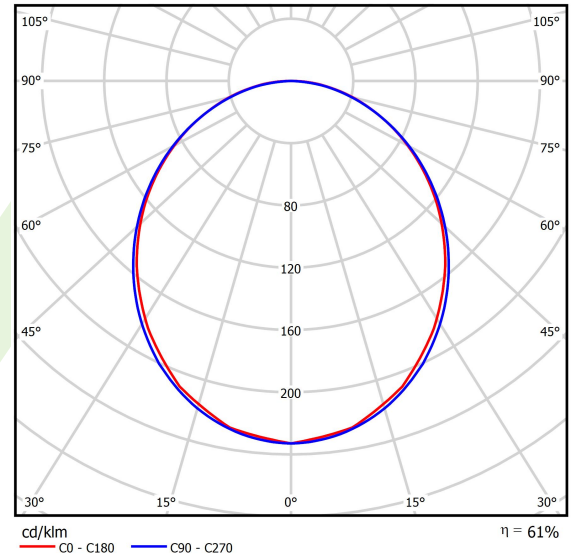

Mechanical data

Assembly	directly mounted to ceiling construction or surface mounted on slings using accessories
Material	aluminum
Color	RAL 9016 (white)
Diffuser	PLX (PMMA opal)
Impact resistant	IK04
Dimensions [mm]	568 x 60 x 72

A graph of light