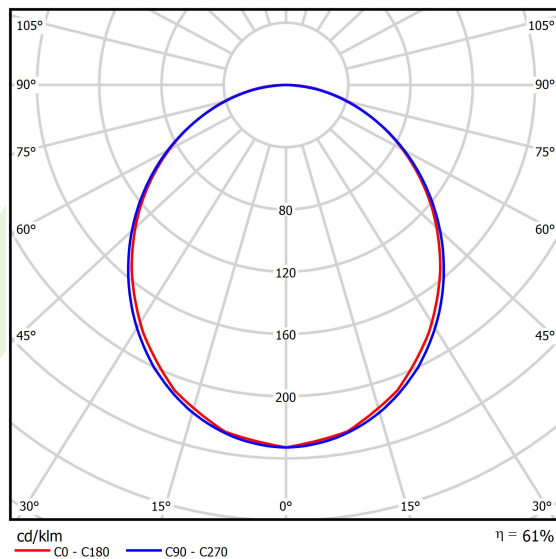

Mechanical data

Assembly	directly mounted to ceiling construction or surface mounted on slings using accessories
Material	aluminum
Color	anodised aluminum
Diffuser	PLX (PMMA opal)
Impact resistant	IK04
Dimensions [mm]	568 x 60 x 72

A graph of light