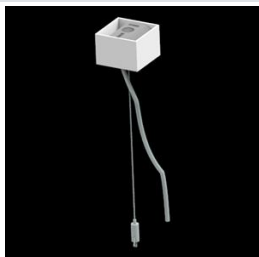

Product: X-LINE PRO COMPACT 4000/8000 PLX-T/MICRO-PRM EDD 34 830 LINE / L-2250MM

Index: 19.2118.5533.34

Description

Light fitting made out of aluminium profile. Simple luminaire construction (no mounting plates or LED plates). LEDs in the standard version are mounted by inserting them into the slot in the middle of the profile. Direct-indirect (up&down) light distribution. Available optical systems: PMMA opal diffuser (PLX), microprismatic PMMA (Micro-PRM). Diffuser used for indirect light distribution (at the top of the luminaire) available only in the PLX-T version (transparent PMMA). The luminaire is available in a line version. Available colors: anodized aluminum, black RAL 9005, white RAL 9016 or any color from the RAL palette on request. Gray, white or black polycarbonate end caps. Plastic plate (HIPS) masking the electronics compartment (only in luminaires with direct distribution). Possibility to use an aluminum snap-on aluminum cover and increase the IP rating to IP40. The use of luminaires typically for offices, public utility rooms, communication / common areas in multi-family buildings.

Mechanical data

Assembly	surface mounted on slings using accessories
Material	aluminum
Color	RAL 9016 (white)
Diffuser	PLX-T/Micro-PRM (transparent PMMA/micro-prismatic diffuser PMMA) [up/down]
Impact resistant	IK04
Dimensions [mm]	2250 x 60 x 72

A graph of light

Accessories

Index 6E1-500KW341P-5

Name SUSPENSION NEW TYPE-A 34
LENGHT 1,5M WIRE 5X 1-POINT

Index 19.3272.1205.00

Name SUSPENSION NEW TYPE-E
LENGHT-1,5 METER WITHOUT
WIRE 1-POINT

Index 19.2118.0004.34