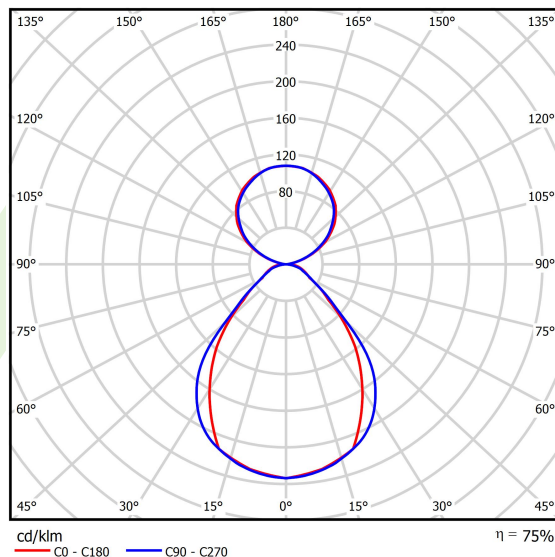

Mechanical data

Assembly	surface mounted on slings using accessories
Material	aluminum
Color	RAL 9016 (white)
Diffuser	PLX-T/Micro-PRM (transparent PMMA/micro-prismatic diffuser PMMA) [up/down]
Impact resistant	IK04
Dimensions [mm]	2250 x 60 x 72

A graph of light