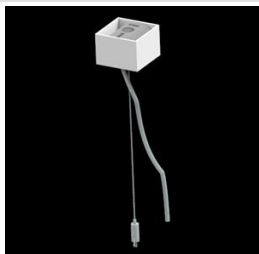

Product: X-LINE PRO COMPACT 4000/8000 PLX-T/MICRO-PRM EDD 24 830 LINE / L-2250MM

Index: 19.2118.5533.24

Description

Light fitting made out of aluminium profile. Simple luminaire construction (no mounting plates or LED plates). LEDs in the standard version are mounted by inserting them into the slot in the middle of the profile. Direct-indirect (up&down) light distribution. Available optical systems: PMMA opal diffuser (PLX), microprismatic PMMA (Micro-PRM). Diffuser used for indirect light distribution (at the top of the luminaire) available only in the PLX-T version (transparent PMMA). The luminaire is available in a line version. Available colors: anodized aluminum, black RAL 9005, white RAL 9016 or any color from the RAL palette on request. Gray, white or black polycarbonate end caps. Plastic plate (HIPS) masking the electronics compartment (only in luminaires with direct distribution). Possibility to use an aluminum snap-on aluminum cover and increase the IP rating to IP40. The use of luminaires typically for offices, public utility rooms, communication / common areas in multi-family buildings.

Mechanical data

Assembly	surface mounted on slings using accessories
Material	aluminum
Color	anodised aluminum
Diffuser	PLX-T/Micro-PRM (transparent PMMA/micro-prismatic diffuser PMMA) [up/down]
Impact resistant	IK04
Dimensions [mm]	2250 x 60 x 72

A graph of light

Accessories

Index 6E1-500KWAN1P-5

Name SUSPENSION NEW TYPE-A 24
LENGHT 1,5M WIRE 5X 1-POINT

Index 19.3272.1205.00

Name SUSPENSION NEW TYPE-E
LENGHT-1,5 METER WITHOUT
WIRE 1-POINT

Index 19.2118.0004.24