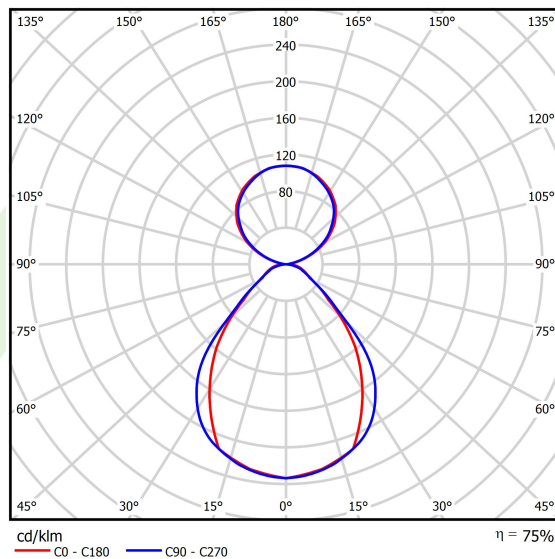

Mechanical data

Assembly	surface mounted on slings using accessories
Material	aluminum
Color	RAL 9016 (white)
Diffuser	PLX-T/Micro-PRM (transparent PMMA/micro-prismatic diffuser PMMA) [up/down]
Impact resistant	IK04
Dimensions [mm]	2250 x 60 x 72

A graph of light