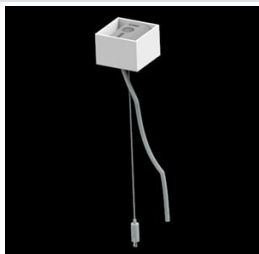

Product: X-LINE PRO COMPACT 4000/8000 PLX-T/MICRO-PRM E 34 830 LINE / L-2250MM

Index: 19.2118.5531.34

Description

Light fitting made out of aluminium profile. Simple luminaire construction (no mounting plates or LED plates). LEDs in the standard version are mounted by inserting them into the slot in the middle of the profile. Direct-indirect (up&down) light distribution. Available optical systems: PMMA opal diffuser (PLX), microprismatic PMMA (Micro-PRM). Diffuser used for indirect light distribution (at the top of the luminaire) available only in the PLX-T version (transparent PMMA). The luminaire is available in a line version. Available colors: anodized aluminum, black RAL 9005, white RAL 9016 or any color from the RAL palette on request. Gray, white or black polycarbonate end caps. Plastic plate (HIPS) masking the electronics compartment (only in luminaires with direct distribution). Possibility to use an aluminum snap-on aluminum cover and increase the IP rating to IP40. The use of luminaires typically for offices, public utility rooms, communication / common areas in multi-family buildings.

Mechanical data

Assembly	surface mounted on slings using accessories
Material	aluminum
Color	RAL 9016 (white)
Diffuser	PLX-T/Micro-PRM (transparent PMMA/micro-prismatic diffuser PMMA) [up/down]
Impact resistant	IK04
Dimensions [mm]	2250 x 60 x 72

A graph of light

Accessories

Index 19.3272.0301.34

Name SUSPENSION NEW TYPE-A 34
LENGHT 1,5M WIRE 3X 1-POINT

Index 19.3272.1205.00

Name SUSPENSION NEW TYPE-E
LENGHT-1,5 METER WITHOUT
WIRE 1-POINT

Index 19.2118.0004.34