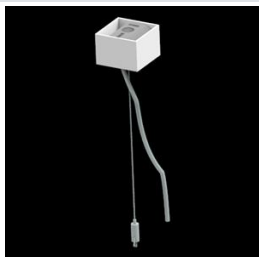

Product: X-LINE PRO COMPACT 4000/8000 PLX-T/MICRO-PRM E 04 830 LINE / L-2250MM

Index: 19.2118.5531.04

Description

Light fitting made out of aluminium profile. Simple luminaire construction (no mounting plates or LED plates). LEDs in the standard version are mounted by inserting them into the slot in the middle of the profile. Direct-indirect (up&down) light distribution. Available optical systems: PMMA opal diffuser (PLX), microprismatic PMMA (Micro-PRM). Diffuser used for indirect light distribution (at the top of the luminaire) available only in the PLX-T version (transparent PMMA). The luminaire is available in a line version. Available colors: anodized aluminum, black RAL 9005, white RAL 9016 or any color from the RAL palette on request. Gray, white or black polycarbonate end caps. Plastic plate (HIPS) masking the electronics compartment (only in luminaires with direct distribution). Possibility to use an aluminum snap-on aluminum cover and increase the IP rating to IP40. The use of luminaires typically for offices, public utility rooms, communication / common areas in multi-family buildings.

Mechanical data

Assembly	surface mounted on slings using accessories
Material	aluminum
Color	RAL 9005 (black)
Diffuser	PLX-T/Micro-PRM (transparent PMMA/micro-prismatic diffuser PMMA) [up/down]
Impact resistant	IK04
Dimensions [mm]	2250 x 60 x 72

A graph of light

Accessories

Index 6E1-500KW041P-3

Name SUSPENSION NEW TYPE-A 04
LENGHT 1,5M WIRE 3X 1-POINT

Index 19.3272.1205.00

Name SUSPENSION NEW TYPE-E
LENGHT-1,5 METER WITHOUT
WIRE 1-POINT

Index 19.2118.0004.04