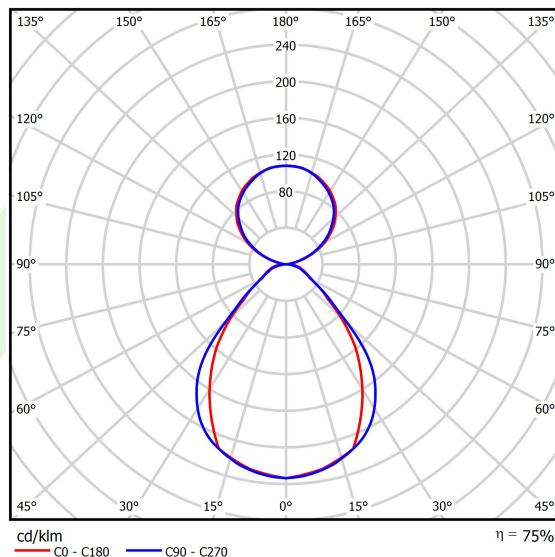

Mechanical data

Assembly	surface mounted on slings using accessories
Material	aluminum
Color	RAL 9005 (black)
Diffuser	PLX-T/Micro-PRM (transparent PMMA/micro-prismatic diffuser PMMA) [up/down]
Impact resistant	IK04
Dimensions [mm]	2250 x 60 x 72

A graph of light