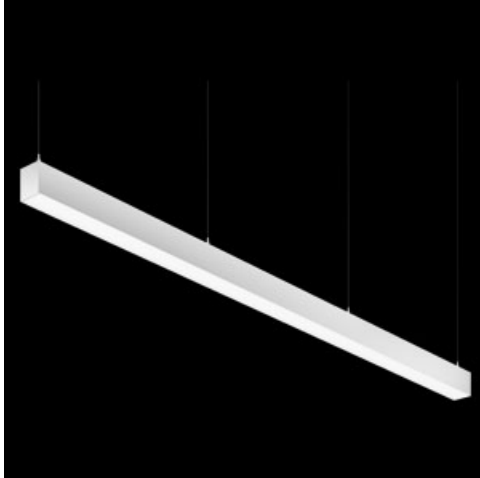

Product: X-LINE PRO COMPACT 4000/8000 PLX-T/MICRO-PRM E 04 830 LINE / L-2250MM

Index: 19.2118.5531.04

Description

Light fitting made out of aluminium profile. Simple luminaire construction (no mounting plates or LED plates). LEDs in the standard version are mounted by inserting them into the slot in the middle of the profile. Direct-indirect (up&down) light distribution. Available optical systems: PMMA opal diffuser (PLX), microprismatic PMMA (Micro-PRM). Diffuser used for indirect light distribution (at the top of the luminaire) available only in the PLX-T version (transparent PMMA). The luminaire is available in a line version. Available colors: anodized aluminum, black RAL 9005, white RAL 9016 or any color from the RAL palette on request. Gray, white or black polycarbonate end caps. Plastic plate (HIPS) masking the electronics compartment (only in luminaires with direct distribution). Possibility to use an aluminum snap-on aluminum cover and increase the IP rating to IP40. The use of luminaires typically for offices, public utility rooms, communication / common areas in multi-family buildings.

Mechanical data

Assembly	surface mounted on slings using accessories
Material	aluminum
Color	RAL 9005 (black)
Diffuser	PLX-T/Micro-PRM (transparent PMMA/micro-prismatic diffuser PMMA) [up/down]
Impact resistant	IK04
Dimensions [mm]	2250 x 60 x 72