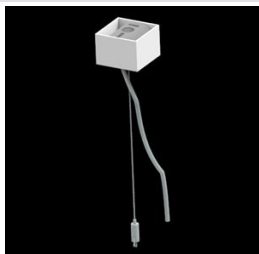

Product: X-LINE PRO COMPACT 3000/6000 PLX-T/MICRO-PRM EDD 24 840 LINE / L-1690MM

Index: 19.2118.5443.24

Description

Light fitting made out of aluminium profile. Simple luminaire construction (no mounting plates or LED plates). LEDs in the standard version are mounted by inserting them into the slot in the middle of the profile. Direct-indirect (up&down) light distribution. Available optical systems: PMMA opal diffuser (PLX), microprismatic PMMA (Micro-PRM). Diffuser used for indirect light distribution (at the top of the luminaire) available only in the PLX-T version (transparent PMMA). The luminaire is available in a line version. Available colors: anodized aluminum, black RAL 9005, white RAL 9016 or any color from the RAL palette on request. Gray, white or black polycarbonate end caps. Plastic plate (HIPS) masking the electronics compartment (only in luminaires with direct distribution). Possibility to use an aluminum snap-on aluminum cover and increase the IP rating to IP40. The use of luminaires typically for offices, public utility rooms, communication / common areas in multi-family buildings.

Mechanical data

Assembly	surface mounted on slings using accessories
Material	aluminum
Color	anodised aluminum
Diffuser	PLX-T/Micro-PRM (transparent PMMA/micro-prismatic diffuser PMMA) [up/down]
Impact resistant	IK04
Dimensions [mm]	1690 x 60 x 72

A graph of light

Accessories

Index 6E1-500KWAN1P-5

Name SUSPENSION NEW TYPE-A 24
LENGHT 1,5M WIRE 5X 1-POINT

Index 19.3272.1205.00

Name SUSPENSION NEW TYPE-E
LENGHT-1,5 METER WITHOUT
WIRE 1-POINT

Index 19.2118.0004.24