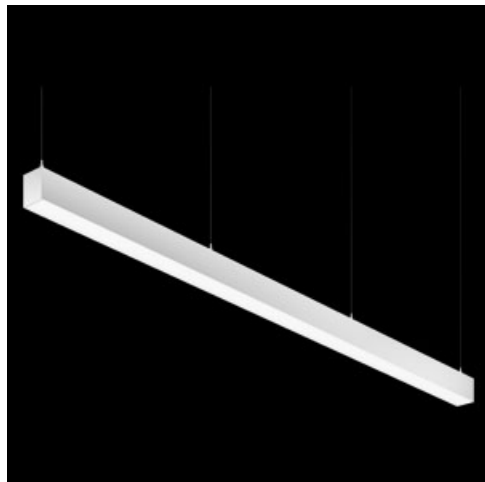

Product: X-LINE PRO COMPACT 3000/6000 PLX-T/MICRO-PRM E 24 840 LINE / L-1690MM

Index: 19.2118.5441.24

Description

Light fitting made out of aluminium profile. Simple luminaire construction (no mounting plates or LED plates). LEDs in the standard version are mounted by inserting them into the slot in the middle of the profile. Direct-indirect (up&down) light distribution. Available optical systems: PMMA opal diffuser (PLX), microprismatic PMMA (Micro-PRM). Diffuser used for indirect light distribution (at the top of the luminaire) available only in the PLX-T version (transparent PMMA). The luminaire is available in a line version. Available colors: anodized aluminum, black RAL 9005, white RAL 9016 or any color from the RAL palette on request. Gray, white or black polycarbonate end caps. Plastic plate (HIPS) masking the electronics compartment (only in luminaires with direct distribution). Possibility to use an aluminum snap-on aluminum cover and increase the IP rating to IP40. The use of luminaires typically for offices, public utility rooms, communication / common areas in multi-family buildings.

Mechanical data

Assembly	surface mounted on slings using accessories
Material	aluminum
Color	anodised aluminum
Diffuser	PLX-T/Micro-PRM (transparent PMMA/micro-prismatic diffuser PMMA) [up/down]
Impact resistant	IK04
Dimensions [mm]	1690 x 60 x 72