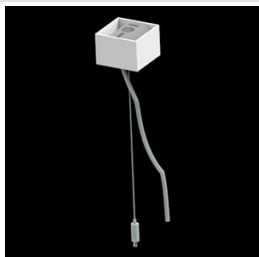

Product: X-LINE PRO COMPACT 3000/6000 PLX-T/MICRO-PRM E 24 840 LINE / L-1690MM

Index: 19.2118.5441.24

Description

Light fitting made out of aluminium profile. Simple luminaire construction (no mounting plates or LED plates). LEDs in the standard version are mounted by inserting them into the slot in the middle of the profile. Direct-indirect (up&down) light distribution. Available optical systems: PMMA opal diffuser (PLX), microprismatic PMMA (Micro-PRM). Diffuser used for indirect light distribution (at the top of the luminaire) available only in the PLX-T version (transparent PMMA). The luminaire is available in a line version. Available colors: anodized aluminum, black RAL 9005, white RAL 9016 or any color from the RAL palette on request. Gray, white or black polycarbonate end caps. Plastic plate (HIPS) masking the electronics compartment (only in luminaires with direct distribution). Possibility to use an aluminum snap-on aluminum cover and increase the IP rating to IP40. The use of luminaires typically for offices, public utility rooms, communication / common areas in multi-family buildings.

Mechanical data

Assembly	surface mounted on slings using accessories
Material	aluminum
Color	anodised aluminum
Diffuser	PLX-T/Micro-PRM (transparent PMMA/micro-prismatic diffuser PMMA) [up/down]
Impact resistant	IK04
Dimensions [mm]	1690 x 60 x 72

A graph of light

Accessories

Index 6E1-500KWAN1P-3

Name SUSPENSION NEW TYPE-A 24
LENGHT 1,5M WIRE 3X 1-POINT

Index 19.3272.1205.00

Name SUSPENSION NEW TYPE-E
LENGHT-1,5 METER WITHOUT
WIRE 1-POINT

Index 19.2118.0004.24