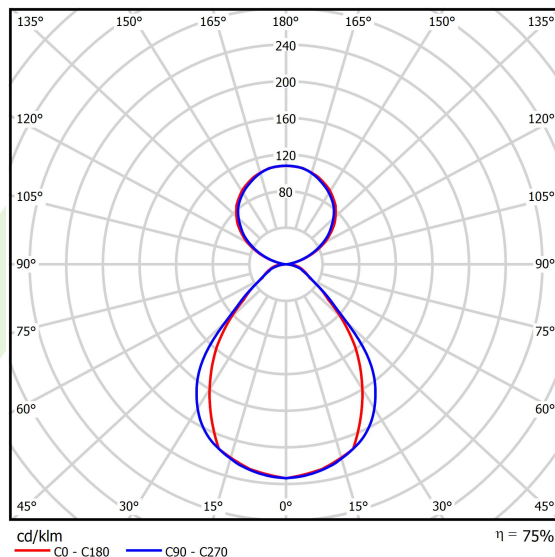

Mechanical data

Assembly	surface mounted on slings using accessories
Material	aluminum
Color	anodised aluminum
Diffuser	PLX-T/Micro-PRM (transparent PMMA/micro-prismatic diffuser PMMA) [up/down]
Impact resistant	IK04
Dimensions [mm]	1690 x 60 x 72

A graph of light