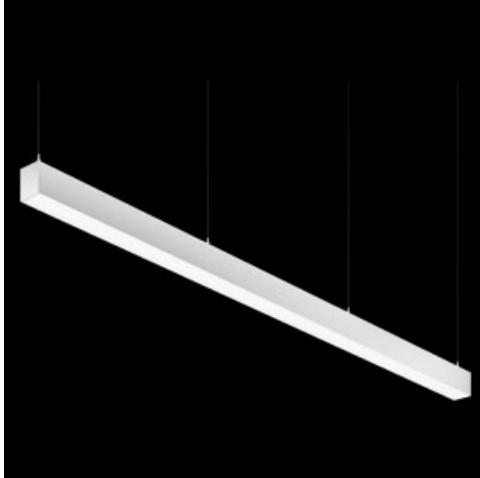

Product: X-LINE PRO COMPACT 3000/6000 PLX-T/MICRO-PRM E 04 840 LINE / L-1690MM

Index: 19.2118.5441.04

Description

Light fitting made out of aluminium profile. Simple luminaire construction (no mounting plates or LED plates). LEDs in the standard version are mounted by inserting them into the slot in the middle of the profile. Direct-indirect (up&down) light distribution. Available optical systems: PMMA opal diffuser (PLX), microprismatic PMMA (Micro-PRM). Diffuser used for indirect light distribution (at the top of the luminaire) available only in the PLX-T version (transparent PMMA). The luminaire is available in a line version. Available colors: anodized aluminum, black RAL 9005, white RAL 9016 or any color from the RAL palette on request. Gray, white or black polycarbonate end caps. Plastic plate (HIPS) masking the electronics compartment (only in luminaires with direct distribution). Possibility to use an aluminum snap-on aluminum cover and increase the IP rating to IP40. The use of luminaires typically for offices, public utility rooms, communication / common areas in multi-family buildings.

Mechanical data

Assembly	surface mounted on slings using accessories
Material	aluminum
Color	RAL 9005 (black)
Diffuser	PLX-T/Micro-PRM (transparent PMMA/micro-prismatic diffuser PMMA) [up/down]
Impact resistant	IK04
Dimensions [mm]	1690 x 60 x 72