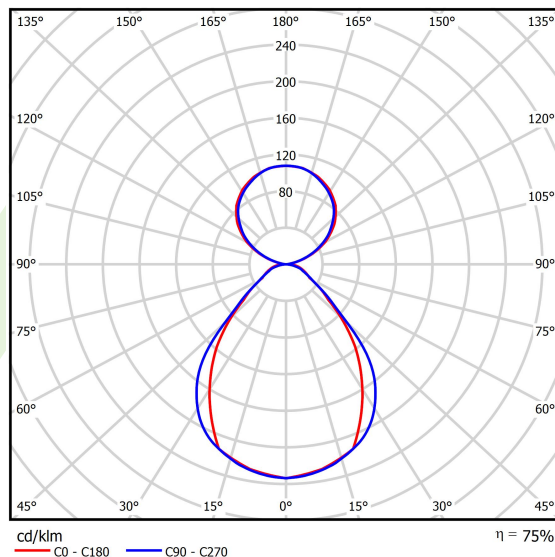

Mechanical data

Assembly	surface mounted on slings using accessories
Material	aluminum
Color	RAL 9005 (black)
Diffuser	PLX-T/Micro-PRM (transparent PMMA/micro-prismatic diffuser PMMA) [up/down]
Impact resistant	IK04
Dimensions [mm]	1690 x 60 x 72

A graph of light