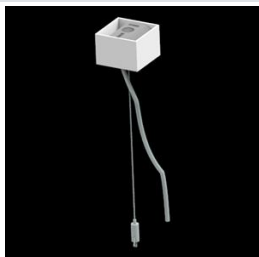

Product: X-LINE PRO COMPACT 3000/6000 PLX-T/MICRO-PRM E 04 840 LINE / L-1690MM

Index: 19.2118.5441.04

Description

Light fitting made out of aluminium profile. Simple luminaire construction (no mounting plates or LED plates). LEDs in the standard version are mounted by inserting them into the slot in the middle of the profile. Direct-indirect (up&down) light distribution. Available optical systems: PMMA opal diffuser (PLX), microprismatic PMMA (Micro-PRM). Diffuser used for indirect light distribution (at the top of the luminaire) available only in the PLX-T version (transparent PMMA). The luminaire is available in a line version. Available colors: anodized aluminum, black RAL 9005, white RAL 9016 or any color from the RAL palette on request. Gray, white or black polycarbonate end caps. Plastic plate (HIPS) masking the electronics compartment (only in luminaires with direct distribution). Possibility to use an aluminum snap-on aluminum cover and increase the IP rating to IP40. The use of luminaires typically for offices, public utility rooms, communication / common areas in multi-family buildings.

Mechanical data

Assembly	surface mounted on slings using accessories
Material	aluminum
Color	RAL 9005 (black)
Diffuser	PLX-T/Micro-PRM (transparent PMMA/micro-prismatic diffuser PMMA) [up/down]
Impact resistant	IK04
Dimensions [mm]	1690 x 60 x 72

A graph of light

Accessories

Index 6E1-500KW041P-3

Name SUSPENSION NEW TYPE-A 04
LENGHT 1,5M WIRE 3X 1-POINT

Index 19.3272.1205.00

Name SUSPENSION NEW TYPE-E
LENGHT-1,5 METER WITHOUT
WIRE 1-POINT

Index 19.2118.0004.04