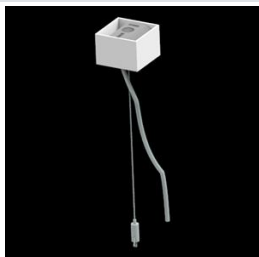

Product: X-LINE PRO COMPACT 3000/6000 PLX-T/MICRO-PRM E 24 830 LINE / L-1690MM

Index: 19.2118.5431.24

Description

Light fitting made out of aluminium profile. Simple luminaire construction (no mounting plates or LED plates). LEDs in the standard version are mounted by inserting them into the slot in the middle of the profile. Direct-indirect (up&down) light distribution. Available optical systems: PMMA opal diffuser (PLX), microprismatic PMMA (Micro-PRM). Diffuser used for indirect light distribution (at the top of the luminaire) available only in the PLX-T version (transparent PMMA). The luminaire is available in a line version. Available colors: anodized aluminum, black RAL 9005, white RAL 9016 or any color from the RAL palette on request. Gray, white or black polycarbonate end caps. Plastic plate (HIPS) masking the electronics compartment (only in luminaires with direct distribution). Possibility to use an aluminum snap-on aluminum cover and increase the IP rating to IP40. The use of luminaires typically for offices, public utility rooms, communication / common areas in multi-family buildings.

Mechanical data

Assembly	surface mounted on slings using accessories
Material	aluminum
Color	anodised aluminum
Diffuser	PLX-T/Micro-PRM (transparent PMMA/micro-prismatic diffuser PMMA) [up/down]
Impact resistant	IK04
Dimensions [mm]	1690 x 60 x 72

A graph of light

Accessories

Index 6E1-500KWAN1P-3

Name SUSPENSION NEW TYPE-A 24
LENGHT 1,5M WIRE 3X 1-POINT

Index 19.3272.1205.00

Name SUSPENSION NEW TYPE-E
LENGHT-1,5 METER WITHOUT
WIRE 1-POINT

Index 19.2118.0004.24