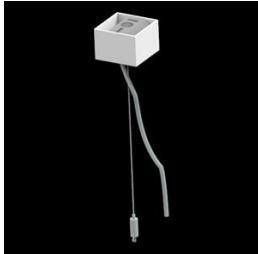

Product: X-LINE PRO COMPACT 2000/4000 PLX-T/MICRO-PRM E 34 840 LINE / L-1128MM

Index: 19.2118.5341.34

Description

Light fitting made out of aluminium profile. Simple luminaire construction (no mounting plates or LED plates). LEDs in the standard version are mounted by inserting them into the slot in the middle of the profile. Direct-indirect (up&down) light distribution. Available optical systems: PMMA opal diffuser (PLX), microprismatic PMMA (Micro-PRM). Diffuser used for indirect light distribution (at the top of the luminaire) available only in the PLX-T version (transparent PMMA). The luminaire is available in a line version. Available colors: anodized aluminum, black RAL 9005, white RAL 9016 or any color from the RAL palette on request. Gray, white or black polycarbonate end caps. Plastic plate (HIPS) masking the electronics compartment (only in luminaires with direct distribution). Possibility to use an aluminum snap-on aluminum cover and increase the IP rating to IP40. The use of luminaires typically for offices, public utility rooms, communication / common areas in multi-family buildings.

Mechanical data

Assembly	surface mounted on slings using accessories
Material	aluminum
Color	RAL 9016 (white)
Diffuser	PLX-T/Micro-PRM (transparent PMMA/micro-prismatic diffuser PMMA) [up/down]
Impact resistant	IK04
Dimensions [mm]	1128 x 60 x 72

A graph of light

Accessories

Index 19.3272.0301.34

Name SUSPENSION NEW TYPE-A 34
LENGHT 1,5M WIRE 3X 1-POINT

Index 19.3272.1205.00

Name SUSPENSION NEW TYPE-E
LENGHT-1,5 METER WITHOUT
WIRE 1-POINT

Index 19.2118.0004.34