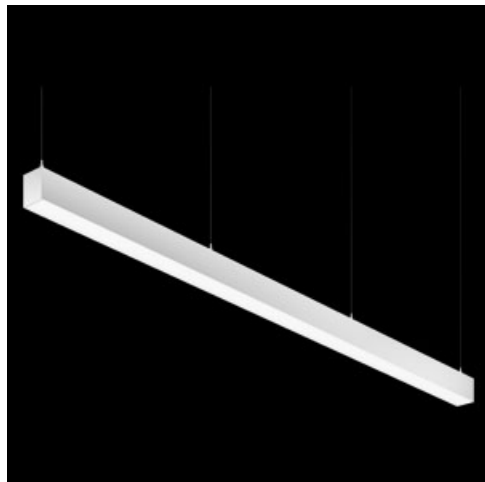

Product: X-LINE PRO COMPACT 2000/4000 PLX-T/MICRO-PRM E 34 840 LINE / L-1128MM

Index: 19.2118.5341.34

Description

Light fitting made out of aluminium profile. Simple luminaire construction (no mounting plates or LED plates). LEDs in the standard version are mounted by inserting them into the slot in the middle of the profile. Direct-indirect (up&down) light distribution. Available optical systems: PMMA opal diffuser (PLX), microprismatic PMMA (Micro-PRM). Diffuser used for indirect light distribution (at the top of the luminaire) available only in the PLX-T version (transparent PMMA). The luminaire is available in a line version. Available colors: anodized aluminum, black RAL 9005, white RAL 9016 or any color from the RAL palette on request. Gray, white or black polycarbonate end caps. Plastic plate (HIPS) masking the electronics compartment (only in luminaires with direct distribution). Possibility to use an aluminum snap-on aluminum cover and increase the IP rating to IP40. The use of luminaires typically for offices, public utility rooms, communication / common areas in multi-family buildings.

Mechanical data

Assembly	surface mounted on slings using accessories
Material	aluminum
Color	RAL 9016 (white)
Diffuser	PLX-T/Micro-PRM (transparent PMMA/micro-prismatic diffuser PMMA) [up/down]
Impact resistant	IK04
Dimensions [mm]	1128 x 60 x 72