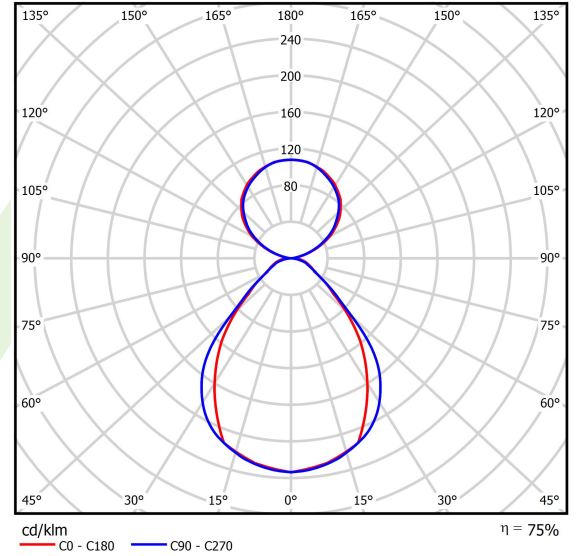

Mechanical data

Assembly	surface mounted on slings using accessories
Material	aluminum
Color	RAL 9016 (white)
Diffuser	PLX-T/Micro-PRM (transparent PMMA/micro-prismatic diffuser PMMA) [up/down]
Impact resistant	IK04
Dimensions [mm]	1128 x 60 x 72

A graph of light