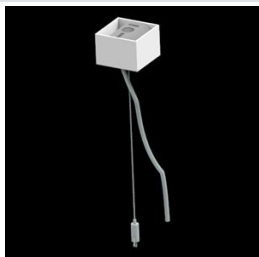

Product: X-LINE PRO COMPACT 2000/4000 PLX-T/MICRO-PRM EDD 24 830 LINE / L-1128MM

Index: 19.2118.5333.24

Description

Light fitting made out of aluminium profile. Simple luminaire construction (no mounting plates or LED plates). LEDs in the standard version are mounted by inserting them into the slot in the middle of the profile. Direct-indirect (up&down) light distribution. Available optical systems: PMMA opal diffuser (PLX), microprismatic PMMA (Micro-PRM). Diffuser used for indirect light distribution (at the top of the luminaire) available only in the PLX-T version (transparent PMMA). The luminaire is available in a line version. Available colors: anodized aluminum, black RAL 9005, white RAL 9016 or any color from the RAL palette on request. Gray, white or black polycarbonate end caps. Plastic plate (HIPS) masking the electronics compartment (only in luminaires with direct distribution). Possibility to use an aluminum snap-on aluminum cover and increase the IP rating to IP40. The use of luminaires typically for offices, public utility rooms, communication / common areas in multi-family buildings.

Mechanical data

Assembly	surface mounted on slings using accessories
Material	aluminum
Color	anodised aluminum
Diffuser	PLX-T/Micro-PRM (transparent PMMA/micro-prismatic diffuser PMMA) [up/down]
Impact resistant	IK04
Dimensions [mm]	1128 x 60 x 72

A graph of light

Accessories

Index 6E1-500KWAN1P-5

Name SUSPENSION NEW TYPE-A 24
LENGHT 1,5M WIRE 5X 1-POINT

Index 19.3272.1205.00

Name SUSPENSION NEW TYPE-E
LENGHT-1,5 METER WITHOUT
WIRE 1-POINT

Index 19.2118.0004.24