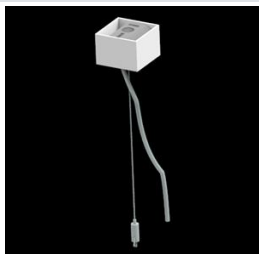

Product: X-LINE PRO COMPACT 1500/3000 PLX-T/MICRO-PRM E 34 840 LINE / L-848MM

Index: 19.2118.5241.34

Description

Light fitting made out of aluminium profile. Simple luminaire construction (no mounting plates or LED plates). LEDs in the standard version are mounted by inserting them into the slot in the middle of the profile. Direct-indirect (up&down) light distribution. Available optical systems: PMMA opal diffuser (PLX), microprismatic PMMA (Micro-PRM). Diffuser used for indirect light distribution (at the top of the luminaire) available only in the PLX-T version (transparent PMMA). The luminaire is available in a line version. Available colors: anodized aluminum, black RAL 9005, white RAL 9016 or any color from the RAL palette on request. Gray, white or black polycarbonate end caps. Plastic plate (HIPS) masking the electronics compartment (only in luminaires with direct distribution). Possibility to use an aluminum snap-on aluminum cover and increase the IP rating to IP40. The use of luminaires typically for offices, public utility rooms, communication / common areas in multi-family buildings.

Mechanical data

Assembly	surface mounted on slings using accessories
Material	aluminum
Color	RAL 9016 (white)
Diffuser	PLX-T/Micro-PRM (transparent PMMA/micro-prismatic diffuser PMMA) [up/down]
Impact resistant	IK04
Dimensions [mm]	848 x 60 x 72

A graph of light

Accessories

Index 19.3272.0301.34

Name SUSPENSION NEW TYPE-A 34
LENGHT 1,5M WIRE 3X 1-POINT

Index 19.3272.1205.00

Name SUSPENSION NEW TYPE-E
LENGHT-1,5 METER WITHOUT
WIRE 1-POINT

Index 19.2118.0004.34