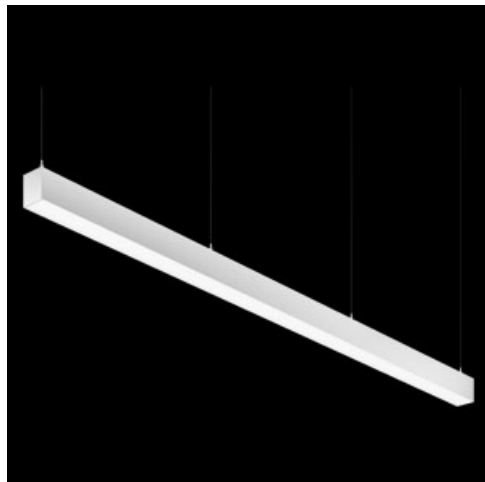

Product: X-LINE PRO COMPACT 1500/3000 PLX-T/MICRO-PRM E 34 840 LINE / L-848MM

Index: 19.2118.5241.34

Description

Light fitting made out of aluminium profile. Simple luminaire construction (no mounting plates or LED plates). LEDs in the standard version are mounted by inserting them into the slot in the middle of the profile. Direct-indirect (up&down) light distribution. Available optical systems: PMMA opal diffuser (PLX), microprismatic PMMA (Micro-PRM). Diffuser used for indirect light distribution (at the top of the luminaire) available only in the PLX-T version (transparent PMMA). The luminaire is available in a line version. Available colors: anodized aluminum, black RAL 9005, white RAL 9016 or any color from the RAL palette on request. Gray, white or black polycarbonate end caps. Plastic plate (HIPS) masking the electronics compartment (only in luminaires with direct distribution). Possibility to use an aluminum snap-on aluminum cover and increase the IP rating to IP40. The use of luminaires typically for offices, public utility rooms, communication / common areas in multi-family buildings.

Mechanical data

Assembly	surface mounted on slings using accessories
Material	aluminum
Color	RAL 9016 (white)
Diffuser	PLX-T/Micro-PRM (transparent PMMA/micro-prismatic diffuser PMMA) [up/down]
Impact resistant	IK04
Dimensions [mm]	848 x 60 x 72