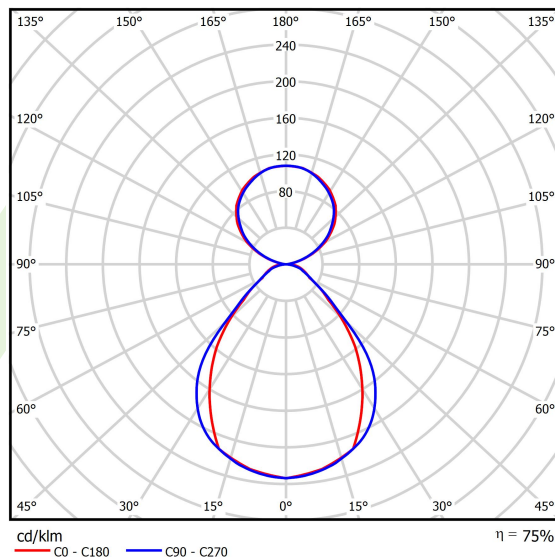

Mechanical data

Assembly	surface mounted on slings using accessories
Material	aluminum
Color	RAL 9016 (white)
Diffuser	PLX-T/Micro-PRM (transparent PMMA/micro-prismatic diffuser PMMA) [up/down]
Impact resistant	IK04
Dimensions [mm]	848 x 60 x 72

A graph of light