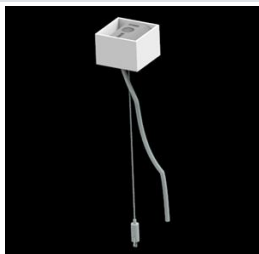

## Description

Light fitting made out of aluminium profile. Simple luminaire construction (no mounting plates or LED plates). LEDs in the standard version are mounted by inserting them into the slot in the middle of the profile. Direct-indirect (up&down) light distribution. Available optical systems: PMMA opal diffuser (PLX), microprismatic PMMA (Micro-PRM). Diffuser used for indirect light distribution (at the top of the luminaire) available only in the PLX-T version (transparent PMMA). The luminaire is available in a line version. Available colors: anodized aluminum, black RAL 9005, white RAL 9016 or any color from the RAL palette on request. Gray, white or black polycarbonate end caps. Plastic plate (HIPS) masking the electronics compartment (only in luminaires with direct distribution). Possibility to use an aluminum snap-on aluminum cover and increase the IP rating to IP40. The use of luminaires typically for offices, public utility rooms, communication / common areas in multi-family buildings.

**Mechanical data**

|                  |   |
|------------------|---|
| Assembly         | surface mounted on slings using accessories         |
| Material         | aluminum  |
| Color            | anodised aluminum                                   |
| Diffuser         | PLX-T/PLX (transparent PMMA/PMMA opal)<br>[up/down] |
| Impact resistant | IK04  |
| Dimensions [mm]  | 2250 x 60 x 72                                      |

**A graph of light**

**Accessories**

Index 6E1-500KWAN1P-5

Name SUSPENSION NEW TYPE-A 24  
LENGHT 1,5M WIRE 5X 1-POINT

Index 19.3272.1205.00

Name SUSPENSION NEW TYPE-E  
LENGHT-1,5 METER WITHOUT  
WIRE 1-POINT