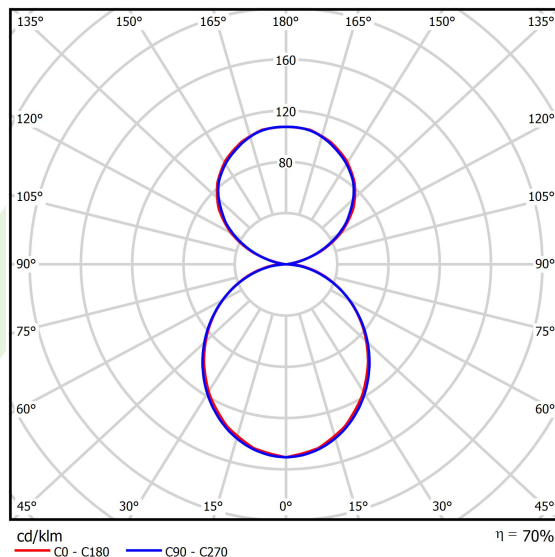

Mechanical data

Assembly	surface mounted on slings using accessories
Material	aluminum
Color	anodised aluminum
Diffuser	PLX-T/PLX (transparent PMMA/PMMA opal) [up/down]
Impact resistant	IK04
Dimensions [mm]	2250 x 60 x 72

A graph of light