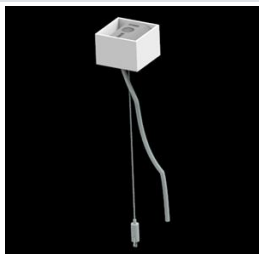

Product: X-LINE PRO COMPACT 4000/8000 PLX-T/PLX EDD 24 830 LINE / L-2250MM

Index: 19.2118.4533.24

Description

Light fitting made out of aluminium profile. Simple luminaire construction (no mounting plates or LED plates). LEDs in the standard version are mounted by inserting them into the slot in the middle of the profile. Direct-indirect (up&down) light distribution. Available optical systems: PMMA opal diffuser (PLX), microprismatic PMMA (Micro-PRM). Diffuser used for indirect light distribution (at the top of the luminaire) available only in the PLX-T version (transparent PMMA). The luminaire is available in a line version. Available colors: anodized aluminum, black RAL 9005, white RAL 9016 or any color from the RAL palette on request. Gray, white or black polycarbonate end caps. Plastic plate (HIPS) masking the electronics compartment (only in luminaires with direct distribution). Possibility to use an aluminum snap-on aluminum cover and increase the IP rating to IP40. The use of luminaires typically for offices, public utility rooms, communication / common areas in multi-family buildings.

Mechanical data

Assembly	surface mounted on slings using accessories
Material	aluminum
Color	anodised aluminum
Diffuser	PLX-T/PLX (transparent PMMA/PMMA opal) [up/down]
Impact resistant	IK04
Dimensions [mm]	2250 x 60 x 72

A graph of light

Accessories

Index 6E1-500KWAN1P-5

Name SUSPENSION NEW TYPE-A 24
LENGHT 1,5M WIRE 5X 1-POINT

Index 19.3272.1205.00

Name SUSPENSION NEW TYPE-E
LENGHT-1,5 METER WITHOUT
WIRE 1-POINT

Index 19.2118.0004.24