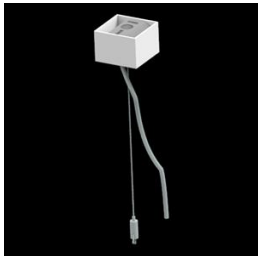

Product: X-LINE PRO COMPACT 4000/8000 PLX-T/PLX EDD 04 830 LINE / L-2250MM

Index: 19.2118.4533.04

Description

Light fitting made out of aluminium profile. Simple luminaire construction (no mounting plates or LED plates). LEDs in the standard version are mounted by inserting them into the slot in the middle of the profile. Direct-indirect (up&down) light distribution. Available optical systems: PMMA opal diffuser (PLX), microprismatic PMMA (Micro-PRM). Diffuser used for indirect light distribution (at the top of the luminaire) available only in the PLX-T version (transparent PMMA). The luminaire is available in a line version. Available colors: anodized aluminum, black RAL 9005, white RAL 9016 or any color from the RAL palette on request. Gray, white or black polycarbonate end caps. Plastic plate (HIPS) masking the electronics compartment (only in luminaires with direct distribution). Possibility to use an aluminum snap-on aluminum cover and increase the IP rating to IP40. The use of luminaires typically for offices, public utility rooms, communication / common areas in multi-family buildings.

Mechanical data

Assembly	surface mounted on slings using accessories
Material	aluminum
Color	RAL 9005 (black)
Diffuser	PLX-T/PLX (transparent PMMA/PMMA opal) [up/down]
Impact resistant	IK04
Dimensions [mm]	2250 x 60 x 72

A graph of light

Accessories

Index 6E1-500KW041P-5

Name SUSPENSION NEW TYPE-A 04
LENGHT 1,5M WIRE 5X 1-POINT

Index 19.3272.1205.00

Name SUSPENSION NEW TYPE-E
LENGHT-1,5 METER WITHOUT
WIRE 1-POINT

Index 19.2118.0004.04