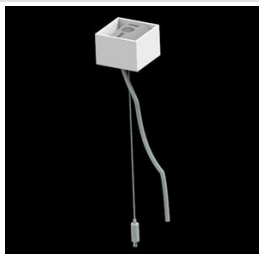

Product: X-LINE PRO COMPACT 4000/8000 PLX-T/PLX E 34 830 LINE / L-2250MM

Index: 19.2118.4531.34

Description

Light fitting made out of aluminium profile. Simple luminaire construction (no mounting plates or LED plates). LEDs in the standard version are mounted by inserting them into the slot in the middle of the profile. Direct-indirect (up&down) light distribution. Available optical systems: PMMA opal diffuser (PLX), microprismatic PMMA (Micro-PRM). Diffuser used for indirect light distribution (at the top of the luminaire) available only in the PLX-T version (transparent PMMA). The luminaire is available in a line version. Available colors: anodized aluminum, black RAL 9005, white RAL 9016 or any color from the RAL palette on request. Gray, white or black polycarbonate end caps. Plastic plate (HIPS) masking the electronics compartment (only in luminaires with direct distribution). Possibility to use an aluminum snap-on aluminum cover and increase the IP rating to IP40. The use of luminaires typically for offices, public utility rooms, communication / common areas in multi-family buildings.

Mechanical data

Assembly	surface mounted on slings using accessories
Material	aluminum
Color	RAL 9016 (white)
Diffuser	PLX-T/PLX (transparent PMMA/PMMA opal) [up/down]
Impact resistant	IK04
Dimensions [mm]	2250 x 60 x 72

A graph of light

Accessories

Index 19.3272.0301.34

Name SUSPENSION NEW TYPE-A 34
LENGHT 1,5M WIRE 3X 1-POINT

Index 19.3272.1205.00

Name SUSPENSION NEW TYPE-E
LENGHT-1,5 METER WITHOUT
WIRE 1-POINT

Index 19.2118.0004.34