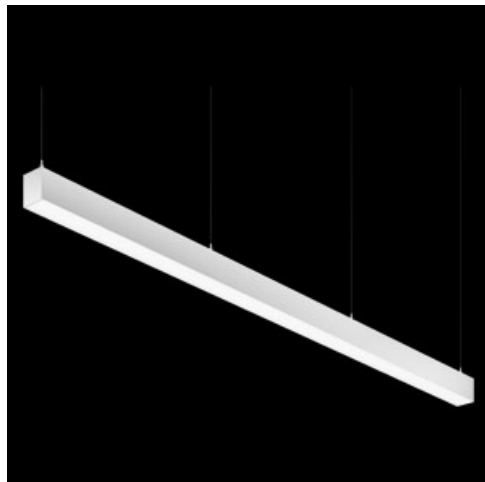

Product: X-LINE PRO COMPACT 4000/8000 PLX-T/PLX E 34 830 LINE / L-2250MM

Index: 19.2118.4531.34

Description

Light fitting made out of aluminium profile. Simple luminaire construction (no mounting plates or LED plates). LEDs in the standard version are mounted by inserting them into the slot in the middle of the profile. Direct-indirect (up&down) light distribution. Available optical systems: PMMA opal diffuser (PLX), microprismatic PMMA (Micro-PRM). Diffuser used for indirect light distribution (at the top of the luminaire) available only in the PLX-T version (transparent PMMA). The luminaire is available in a line version. Available colors: anodized aluminum, black RAL 9005, white RAL 9016 or any color from the RAL palette on request. Gray, white or black polycarbonate end caps. Plastic plate (HIPS) masking the electronics compartment (only in luminaires with direct distribution). Possibility to use an aluminum snap-on aluminum cover and increase the IP rating to IP40. The use of luminaires typically for offices, public utility rooms, communication / common areas in multi-family buildings.

Mechanical data

Assembly	surface mounted on slings using accessories
Material	aluminum
Color	RAL 9016 (white)
Diffuser	PLX-T/PLX (transparent PMMA/PMMA opal) [up/down]
Impact resistant	IK04
Dimensions [mm]	2250 x 60 x 72