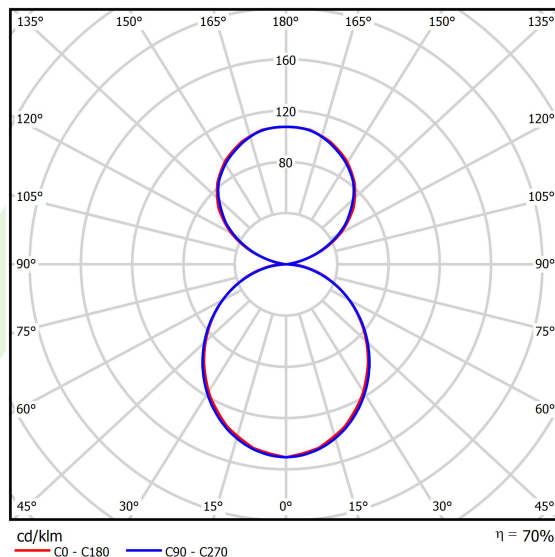

Mechanical data

Assembly	surface mounted on slings using accessories
Material	aluminum
Color	RAL 9016 (white)
Diffuser	PLX-T/PLX (transparent PMMA/PMMA opal) [up/down]
Impact resistant	IK04
Dimensions [mm]	2250 x 60 x 72

A graph of light