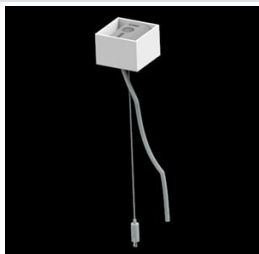

Product: X-LINE PRO COMPACT 3000/6000 PLX-T/PLX EDD 34 840 LINE / L-1690MM

Index: 19.2118.4443.34

Description

Light fitting made out of aluminium profile. Simple luminaire construction (no mounting plates or LED plates). LEDs in the standard version are mounted by inserting them into the slot in the middle of the profile. Direct-indirect (up&down) light distribution. Available optical systems: PMMA opal diffuser (PLX), microprismatic PMMA (Micro-PRM). Diffuser used for indirect light distribution (at the top of the luminaire) available only in the PLX-T version (transparent PMMA). The luminaire is available in a line version. Available colors: anodized aluminum, black RAL 9005, white RAL 9016 or any color from the RAL palette on request. Gray, white or black polycarbonate end caps. Plastic plate (HIPS) masking the electronics compartment (only in luminaires with direct distribution). Possibility to use an aluminum snap-on aluminum cover and increase the IP rating to IP40. The use of luminaires typically for offices, public utility rooms, communication / common areas in multi-family buildings.

Mechanical data

Assembly	surface mounted on slings using accessories
Material	aluminum
Color	RAL 9016 (white)
Diffuser	PLX-T/PLX (transparent PMMA/PMMA opal) [up/down]
Impact resistant	IK04
Dimensions [mm]	1690 x 60 x 72

A graph of light

Accessories

Index 6E1-500KW341P-5

Name SUSPENSION NEW TYPE-A 34
LENGHT 1,5M WIRE 5X 1-POINT

Index 19.3272.1205.00

Name SUSPENSION NEW TYPE-E
LENGHT-1,5 METER WITHOUT
WIRE 1-POINT

Index 19.2118.0004.34