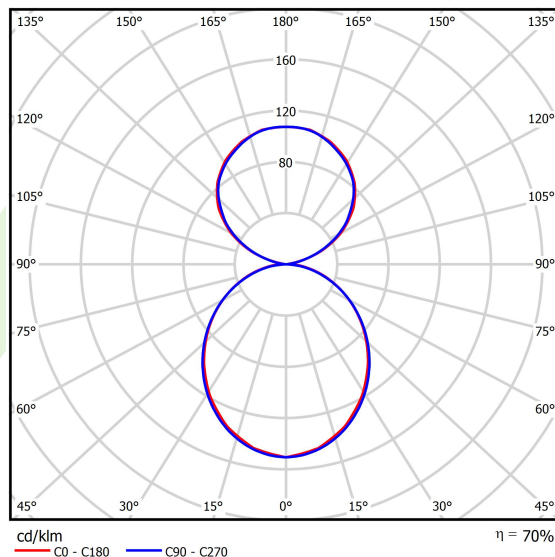

Mechanical data

Assembly	surface mounted on slings using accessories
Material	aluminum
Color	RAL 9016 (white)
Diffuser	PLX-T/PLX (transparent PMMA/PMMA opal) [up/down]
Impact resistant	IK04
Dimensions [mm]	1690 x 60 x 72

A graph of light