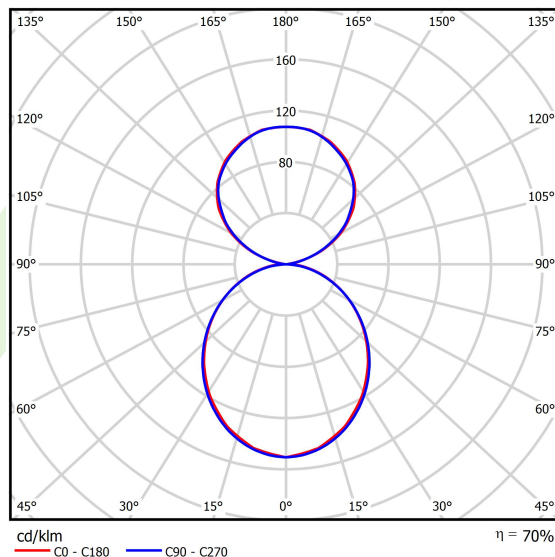

Mechanical data

Assembly	surface mounted on slings using accessories
Material	aluminum
Color	anodised aluminum
Diffuser	PLX-T/PLX (transparent PMMA/PMMA opal) [up/down]
Impact resistant	IK04
Dimensions [mm]	1690 x 60 x 72

A graph of light