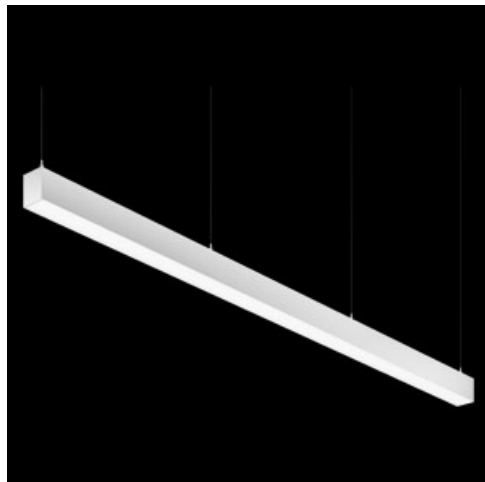

Product: X-LINE PRO COMPACT 2000/4000 PLX-T/PLX EDD 04 840 LINE / L-1128MM

Index: 19.2118.4343.04

Description

Light fitting made out of aluminium profile. Simple luminaire construction (no mounting plates or LED plates). LEDs in the standard version are mounted by inserting them into the slot in the middle of the profile. Direct-indirect (up&down) light distribution. Available optical systems: PMMA opal diffuser (PLX), microprismatic PMMA (Micro-PRM). Diffuser used for indirect light distribution (at the top of the luminaire) available only in the PLX-T version (transparent PMMA). The luminaire is available in a line version. Available colors: anodized aluminum, black RAL 9005, white RAL 9016 or any color from the RAL palette on request. Gray, white or black polycarbonate end caps. Plastic plate (HIPS) masking the electronics compartment (only in luminaires with direct distribution). Possibility to use an aluminum snap-on aluminum cover and increase the IP rating to IP40. The use of luminaires typically for offices, public utility rooms, communication / common areas in multi-family buildings.

Mechanical data

Assembly	surface mounted on slings using accessories
Material	aluminum
Color	RAL 9005 (black)
Diffuser	PLX-T/PLX (transparent PMMA/PMMA opal) [up/down]
Impact resistant	IK04
Dimensions [mm]	1128 x 60 x 72