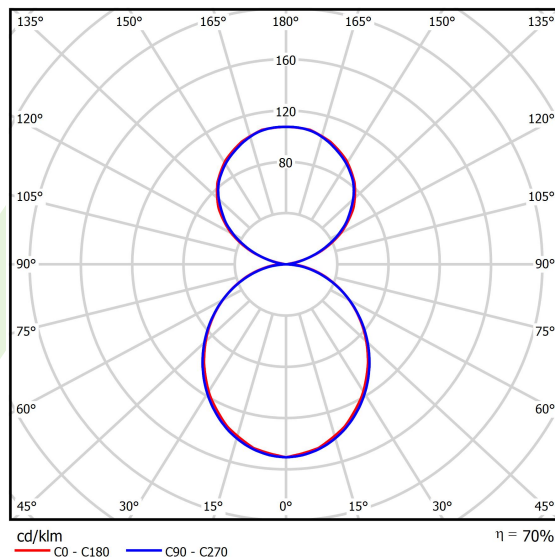

Mechanical data

Assembly	surface mounted on slings using accessories
Material	aluminum
Color	RAL 9005 (black)
Diffuser	PLX-T/PLX (transparent PMMA/PMMA opal) [up/down]
Impact resistant	IK04
Dimensions [mm]	1128 x 60 x 72

A graph of light