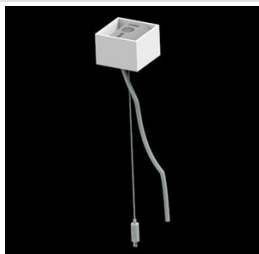

Product: X-LINE PRO COMPACT 2000/4000 PLX-T/PLX EDD 04 840 LINE / L-1128MM

Index: 19.2118.4343.04

Description

Light fitting made out of aluminium profile. Simple luminaire construction (no mounting plates or LED plates). LEDs in the standard version are mounted by inserting them into the slot in the middle of the profile. Direct-indirect (up&down) light distribution. Available optical systems: PMMA opal diffuser (PLX), microprismatic PMMA (Micro-PRM). Diffuser used for indirect light distribution (at the top of the luminaire) available only in the PLX-T version (transparent PMMA). The luminaire is available in a line version. Available colors: anodized aluminum, black RAL 9005, white RAL 9016 or any color from the RAL palette on request. Gray, white or black polycarbonate end caps. Plastic plate (HIPS) masking the electronics compartment (only in luminaires with direct distribution). Possibility to use an aluminum snap-on aluminum cover and increase the IP rating to IP40. The use of luminaires typically for offices, public utility rooms, communication / common areas in multi-family buildings.

Mechanical data

Assembly	surface mounted on slings using accessories
Material	aluminum
Color	RAL 9005 (black)
Diffuser	PLX-T/PLX (transparent PMMA/PMMA opal) [up/down]
Impact resistant	IK04
Dimensions [mm]	1128 x 60 x 72

A graph of light

Accessories

Index 6E1-500KW041P-5

Name SUSPENSION NEW TYPE-A 04
LENGHT 1,5M WIRE 5X 1-POINT

Index 19.3272.1205.00

Name SUSPENSION NEW TYPE-E
LENGHT-1,5 METER WITHOUT
WIRE 1-POINT

Index 19.2118.0004.04