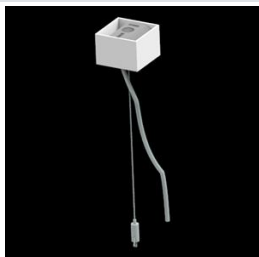

Product: X-LINE PRO COMPACT 2000/4000 PLX-T/PLX EDD 34 830 LINE / L-1128MM

Index: 19.2118.4333.34

Description

Light fitting made out of aluminium profile. Simple luminaire construction (no mounting plates or LED plates). LEDs in the standard version are mounted by inserting them into the slot in the middle of the profile. Direct-indirect (up&down) light distribution. Available optical systems: PMMA opal diffuser (PLX), microprismatic PMMA (Micro-PRM). Diffuser used for indirect light distribution (at the top of the luminaire) available only in the PLX-T version (transparent PMMA). The luminaire is available in a line version. Available colors: anodized aluminum, black RAL 9005, white RAL 9016 or any color from the RAL palette on request. Gray, white or black polycarbonate end caps. Plastic plate (HIPS) masking the electronics compartment (only in luminaires with direct distribution). Possibility to use an aluminum snap-on aluminum cover and increase the IP rating to IP40. The use of luminaires typically for offices, public utility rooms, communication / common areas in multi-family buildings.

Mechanical data

Assembly	surface mounted on slings using accessories
Material	aluminum
Color	RAL 9016 (white)
Diffuser	PLX-T/PLX (transparent PMMA/PMMA opal) [up/down]
Impact resistant	IK04
Dimensions [mm]	1128 x 60 x 72

A graph of light

Accessories

Index 6E1-500KW341P-5

Name SUSPENSION NEW TYPE-A 34
LENGHT 1,5M WIRE 5X 1-POINT

Index 19.3272.1205.00

Name SUSPENSION NEW TYPE-E
LENGHT-1,5 METER WITHOUT
WIRE 1-POINT

Index 19.2118.0004.34