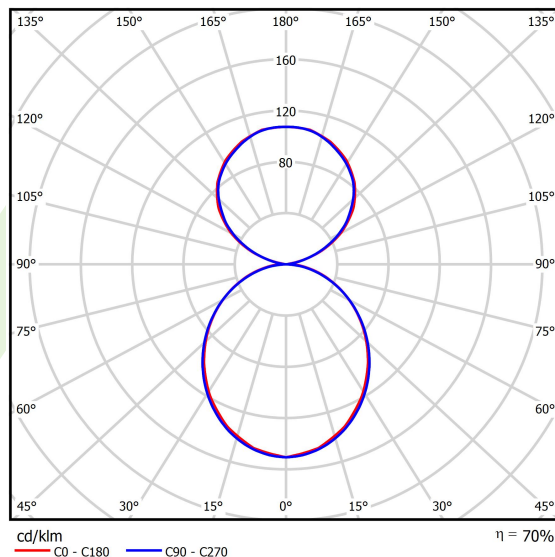

Mechanical data

Assembly	surface mounted on slings using accessories
Material	aluminum
Color	RAL 9016 (white)
Diffuser	PLX-T/PLX (transparent PMMA/PMMA opal) [up/down]
Impact resistant	IK04
Dimensions [mm]	1128 x 60 x 72

A graph of light