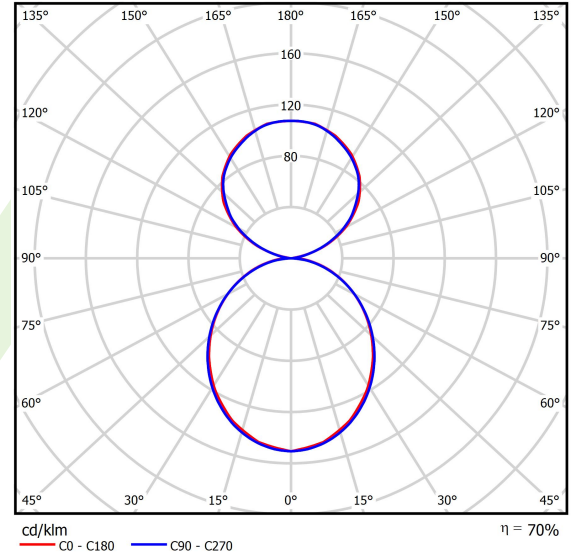

Mechanical data

Assembly	surface mounted on slings using accessories
Material	aluminum
Color	RAL 9005 (black)
Diffuser	PLX-T/PLX (transparent PMMA/PMMA opal) [up/down]
Impact resistant	IK04
Dimensions [mm]	848 x 60 x 72

A graph of light