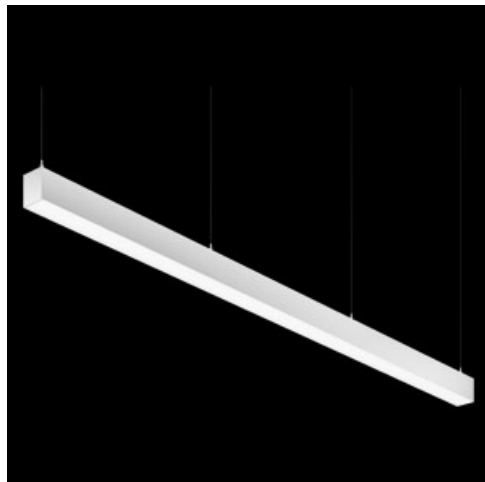

Product: X-LINE PRO COMPACT 1500/3000 PLX-T/PLX E 34 840 LINE / L-848MM

Index: 19.2118.4241.34

Description

Light fitting made out of aluminium profile. Simple luminaire construction (no mounting plates or LED plates). LEDs in the standard version are mounted by inserting them into the slot in the middle of the profile. Direct-indirect (up&down) light distribution. Available optical systems: PMMA opal diffuser (PLX), microprismatic PMMA (Micro-PRM). Diffuser used for indirect light distribution (at the top of the luminaire) available only in the PLX-T version (transparent PMMA). The luminaire is available in a line version. Available colors: anodized aluminum, black RAL 9005, white RAL 9016 or any color from the RAL palette on request. Gray, white or black polycarbonate end caps. Plastic plate (HIPS) masking the electronics compartment (only in luminaires with direct distribution). Possibility to use an aluminum snap-on aluminum cover and increase the IP rating to IP40. The use of luminaires typically for offices, public utility rooms, communication / common areas in multi-family buildings.

Mechanical data

Assembly	surface mounted on slings using accessories
Material	aluminum
Color	RAL 9016 (white)
Diffuser	PLX-T/PLX (transparent PMMA/PMMA opal) [up/down]
Impact resistant	IK04
Dimensions [mm]	848 x 60 x 72