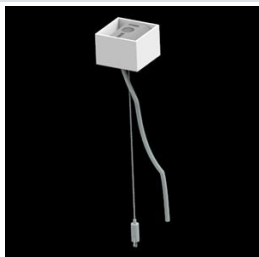

Accessories

Index 6E1-500KWAN1P-3

Name SUSPENSION NEW TYPE-A 24
LENGHT 1,5M WIRE 3X 1-POINT