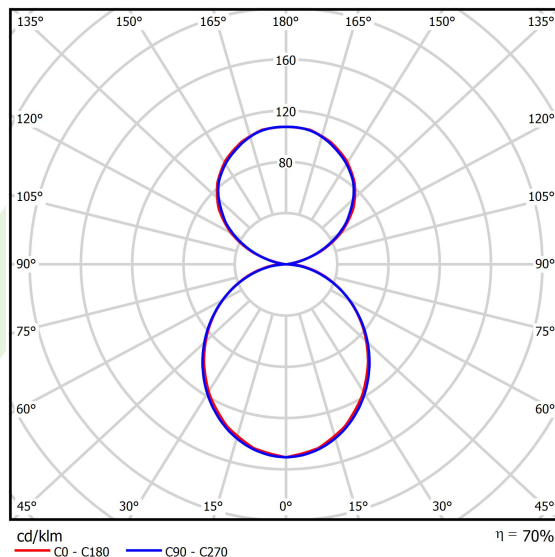

Mechanical data

Assembly	surface mounted on slings using accessories
Material	aluminum
Color	anodised aluminum
Diffuser	PLX-T/PLX (transparent PMMA/PMMA opal) [up/down]
Impact resistant	IK04
Dimensions [mm]	848 x 60 x 72

A graph of light