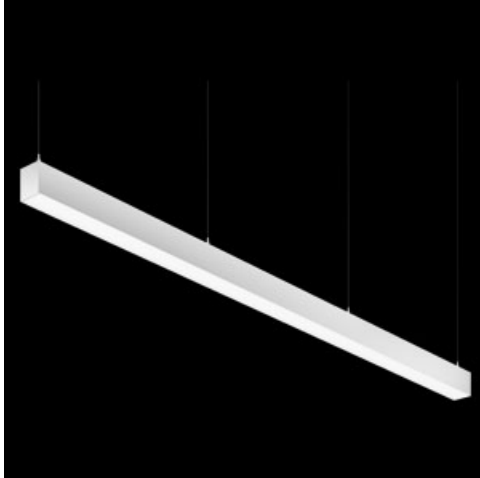

Product: X-LINE PRO COMPACT 1500/3000 PLX-T/PLX E 04 840 LINE / L-848MM

Index: 19.2118.4241.04

Description

Light fitting made out of aluminium profile. Simple luminaire construction (no mounting plates or LED plates). LEDs in the standard version are mounted by inserting them into the slot in the middle of the profile. Direct-indirect (up&down) light distribution. Available optical systems: PMMA opal diffuser (PLX), microprismatic PMMA (Micro-PRM). Diffuser used for indirect light distribution (at the top of the luminaire) available only in the PLX-T version (transparent PMMA). The luminaire is available in a line version. Available colors: anodized aluminum, black RAL 9005, white RAL 9016 or any color from the RAL palette on request. Gray, white or black polycarbonate end caps. Plastic plate (HIPS) masking the electronics compartment (only in luminaires with direct distribution). Possibility to use an aluminum snap-on aluminum cover and increase the IP rating to IP40. The use of luminaires typically for offices, public utility rooms, communication / common areas in multi-family buildings.

Mechanical data

Assembly	surface mounted on slings using accessories
Material	aluminum
Color	RAL 9005 (black)
Diffuser	PLX-T/PLX (transparent PMMA/PMMA opal) [up/down]
Impact resistant	IK04
Dimensions [mm]	848 x 60 x 72