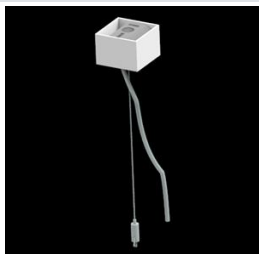

Product: X-LINE PRO COMPACT 1500/3000 PLX-T/PLX E 04 840 LINE / L-848MM

Index: 19.2118.4241.04

Description

Light fitting made out of aluminium profile. Simple luminaire construction (no mounting plates or LED plates). LEDs in the standard version are mounted by inserting them into the slot in the middle of the profile. Direct-indirect (up&down) light distribution. Available optical systems: PMMA opal diffuser (PLX), microprismatic PMMA (Micro-PRM). Diffuser used for indirect light distribution (at the top of the luminaire) available only in the PLX-T version (transparent PMMA). The luminaire is available in a line version. Available colors: anodized aluminum, black RAL 9005, white RAL 9016 or any color from the RAL palette on request. Gray, white or black polycarbonate end caps. Plastic plate (HIPS) masking the electronics compartment (only in luminaires with direct distribution). Possibility to use an aluminum snap-on aluminum cover and increase the IP rating to IP40. The use of luminaires typically for offices, public utility rooms, communication / common areas in multi-family buildings.

Mechanical data

Assembly	surface mounted on slings using accessories
Material	aluminum
Color	RAL 9005 (black)
Diffuser	PLX-T/PLX (transparent PMMA/PMMA opal) [up/down]
Impact resistant	IK04
Dimensions [mm]	848 x 60 x 72

A graph of light

Accessories

Index 6E1-500KW041P-3

Name SUSPENSION NEW TYPE-A 04
LENGHT 1,5M WIRE 3X 1-POINT

Index 19.3272.1205.00

Name SUSPENSION NEW TYPE-E
LENGHT-1,5 METER WITHOUT
WIRE 1-POINT

Index 19.2118.0004.04