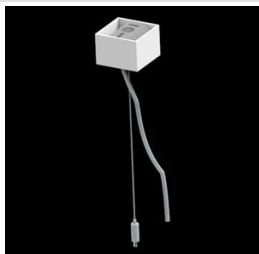

Product: X-LINE PRO COMPACT 1500/3000 PLX-T/PLX E 34 830 LINE / L-848MM

Index: 19.2118.4231.34

Description

Light fitting made out of aluminium profile. Simple luminaire construction (no mounting plates or LED plates). LEDs in the standard version are mounted by inserting them into the slot in the middle of the profile. Direct-indirect (up&down) light distribution. Available optical systems: PMMA opal diffuser (PLX), microprismatic PMMA (Micro-PRM). Diffuser used for indirect light distribution (at the top of the luminaire) available only in the PLX-T version (transparent PMMA). The luminaire is available in a line version. Available colors: anodized aluminum, black RAL 9005, white RAL 9016 or any color from the RAL palette on request. Gray, white or black polycarbonate end caps. Plastic plate (HIPS) masking the electronics compartment (only in luminaires with direct distribution). Possibility to use an aluminum snap-on aluminum cover and increase the IP rating to IP40. The use of luminaires typically for offices, public utility rooms, communication / common areas in multi-family buildings.

Mechanical data

Assembly	surface mounted on slings using accessories
Material	aluminum
Color	RAL 9016 (white)
Diffuser	PLX-T/PLX (transparent PMMA/PMMA opal) [up/down]
Impact resistant	IK04
Dimensions [mm]	848 x 60 x 72

A graph of light

Accessories

Index 19.3272.0301.34

Name SUSPENSION NEW TYPE-A 34
LENGHT 1,5M WIRE 3X 1-POINT

Index 19.3272.1205.00

Name SUSPENSION NEW TYPE-E
LENGHT-1,5 METER WITHOUT
WIRE 1-POINT

Index 19.2118.0004.34