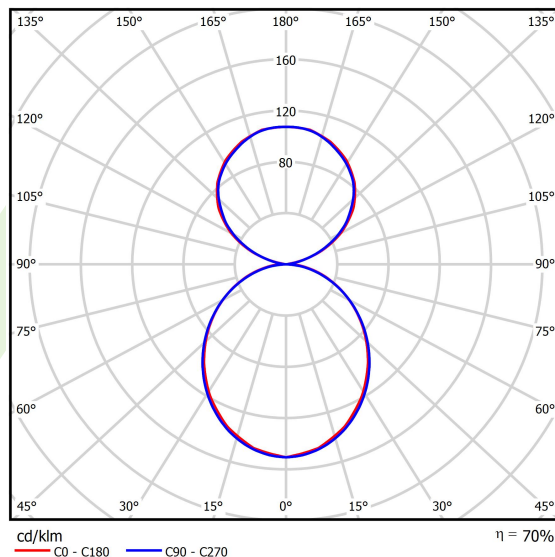

Mechanical data

Assembly	surface mounted on slings using accessories
Material	aluminum
Color	RAL 9016 (white)
Diffuser	PLX-T/PLX (transparent PMMA/PMMA opal) [up/down]
Impact resistant	IK04
Dimensions [mm]	848 x 60 x 72

A graph of light