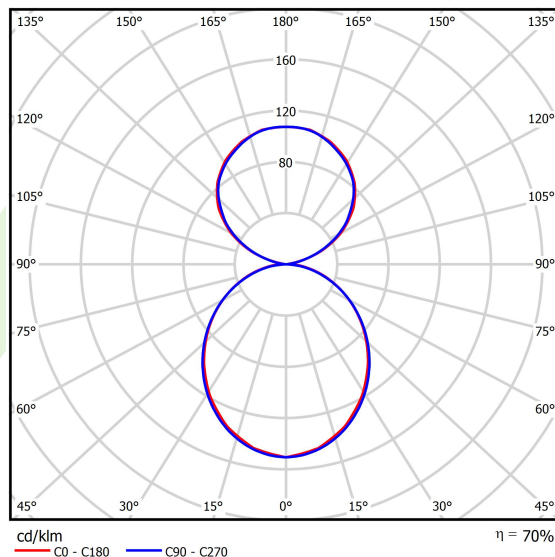

Mechanical data

Assembly	surface mounted on slings using accessories
Material	aluminum
Color	RAL 9005 (black)
Diffuser	PLX-T/PLX (transparent PMMA/PMMA opal) [up/down]
Impact resistant	IK04
Dimensions [mm]	848 x 60 x 72

A graph of light