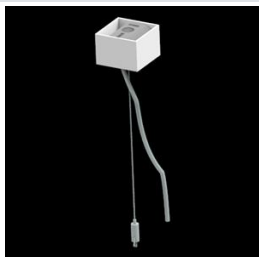

Product: X-LINE PRO COMPACT 8000 MICRO-PRM EDD 34 840 / L-2254MM

Index: 19.2117.2543.34

Description

Light fitting made out of aluminium profile. Simple luminaire construction (no mounting plates or LED plates). LEDs in the standard version are mounted by inserting them into the slot in the middle of the profile. Direct (down) light distribution. Available optical systems: PMMA opal diffuser (PLX), microprismatic PMMA (Micro-PRM). The luminaire is available in a single version. Available colors: anodized aluminum, black RAL 9005, white RAL 9016 or any color from the RAL palette on request. Gray, white or black polycarbonate end caps. Plastic plate (HIPS) masking the electronics compartment (only in luminaires with direct distribution). Possibility to use an aluminum snap-on aluminum cover and increase the IP rating to IP40. The use of luminaires typically for offices, public utility rooms, communication / common areas in multi-family buildings.

Mechanical data

| | |
|------------------|---|
| Assembly | directly mounted to ceiling construction or surface mounted on slings using accessories |
| Material | aluminum |
| Color | RAL 9016 (white) |
| Diffuser | Micro-PRM (micro-prismatic diffuser PMMA) |
| Impact resistant | IK04 |
| Dimensions [mm] | 2254 x 60 x 72 |

A graph of light

Accessories

Index 6E1-500KW341P-5

Name SUSPENSION NEW TYPE-A 34
LENGHT 1,5M WIRE 5X 1-POINT

Index 19.3272.1205.00

Name SUSPENSION NEW TYPE-E
LENGHT-1,5 METER WITHOUT
WIRE 1-POINT

Index 19.2117.0007.34