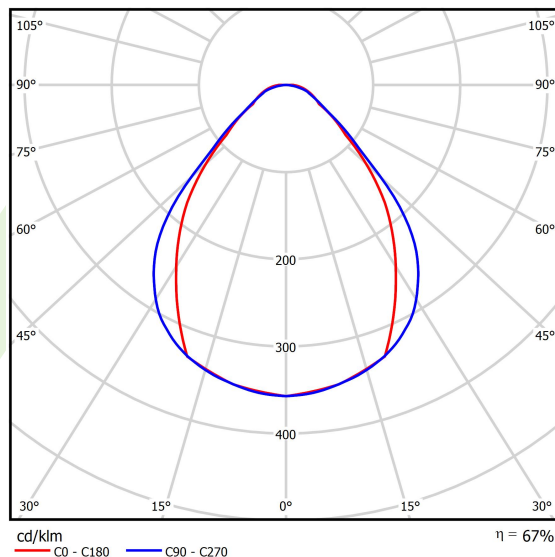

Mechanical data

Assembly	directly mounted to ceiling construction or surface mounted on slings using accessories
Material	aluminum
Color	RAL 9016 (white)
Diffuser	Micro-PRM (micro-prismatic diffuser PMMA)
Impact resistant	IK04
Dimensions [mm]	2254 x 60 x 72

A graph of light