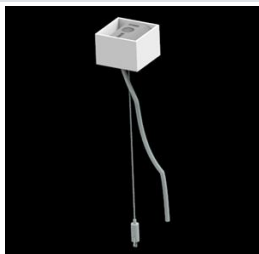

Accessories

Index 6E1-500KWAN1P-5

Name SUSPENSION NEW TYPE-A 24
LENGHT 1,5M WIRE 5X 1-POINT