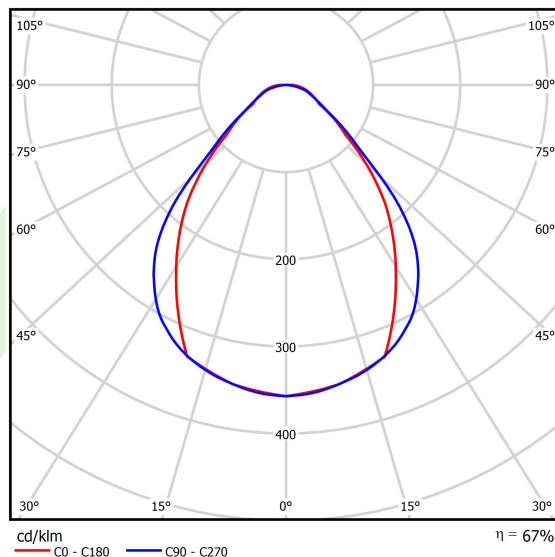

## Light and electrical data

Light source	<b>LED</b>
Luminous flux LED [lm]	<b>8916</b>
LED power [W]	<b>44,4</b>
Luminaire luminous flux [lm]	<b>6000,5</b>
Power of luminaire [W]	<b>50,5</b>
Luminaire's light efficiency [lm/W]	<b>118,8</b>
Color of the light [K]	<b>4000</b>
CRI	<b>&gt;80</b>
SDCM (LED sources)	<b>3</b>
Beam angle [°]	<b>(C0-C180) / (C90-C270) - 79,4° / 87,8°</b>
Photobiological risk class (IEC/EN 62471)	<b>RG0</b>
Protection against electric shock	<b>I</b>
Protection degree	<b>IP40</b>
Voltage	<b>220..240 V, 50..60 Hz</b>
Lifetime of LED sources [h]	<b>90000</b>
Lx/By	<b>L80/B10</b>
Operating temperature range [°C]	<b>5 ÷ 35</b>
Driver	<b>DIM DALI (EDD)</b>
Power factor cos φ	<b>&gt;0,95</b>
Circuit load capacity	<b>14 (B10), 23 (B16), 22 (C10), 35 (C16)</b>

## A graph of light