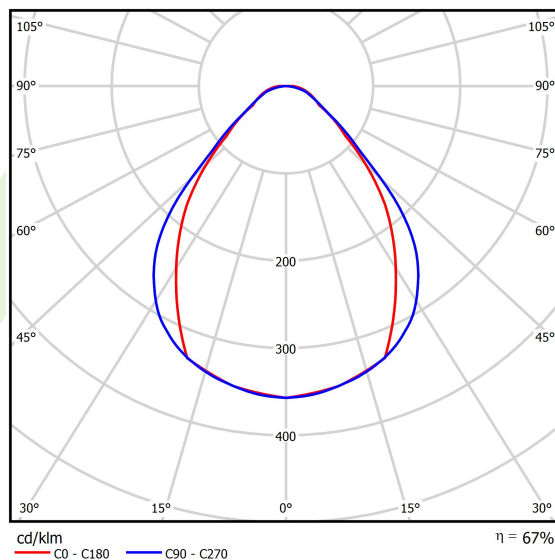

## Light and electrical data

Light source	<b>LED</b>
Luminous flux LED [lm]	<b>8916</b>
LED power [W]	<b>44,4</b>
Luminaire luminous flux [lm]	<b>6000,5</b>
Power of luminaire [W]	<b>50,5</b>
Luminaire's light efficiency [lm/W]	<b>118,8</b>
Color of the light [K]	<b>4000</b>
CRI	<b>&gt;80</b>
SDCM (LED sources)	<b>3</b>
Beam angle [°]	<b>(C0-C180) / (C90-C270) - 79,4° / 87,8°</b>
Photobiological risk class (IEC/EN 62471)	<b>RG0</b>
Protection against electric shock	<b>I</b>
Protection degree	<b>IP40</b>
Voltage	<b>220..240 V, 50..60 Hz</b>
Lifetime of LED sources [h]	<b>90000</b>
Lx/By	<b>L80/B10</b>
Operating temperature range [°C]	<b>5 ÷ 35</b>
Driver	<b>standard on/off (E)</b>
Power factor cos φ	<b>&gt;0,95</b>
Circuit load capacity	<b>12 (B10), 19 (B16), 20 (C10), 32 (C16)</b>

## A graph of light