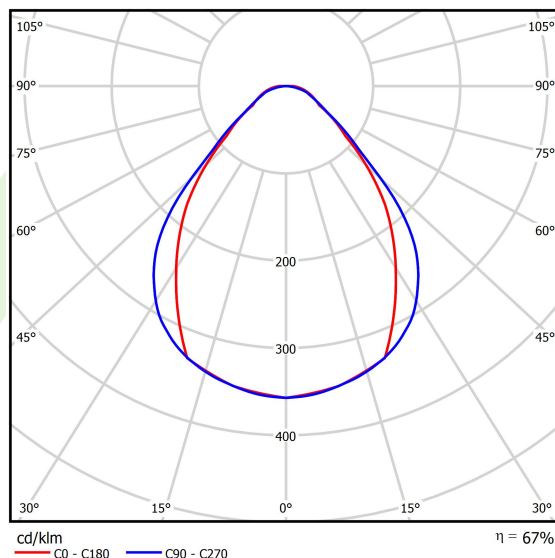

Mechanical data

Assembly	directly mounted to ceiling construction or surface mounted on slings using accessories
Material	aluminum
Color	anodised aluminum
Diffuser	Micro-PRM (micro-prismatic diffuser PMMA)
Impact resistant	IK04
Weight [kg]	3,02
Dimensions [mm]	2254 x 60 x 72

A graph of light