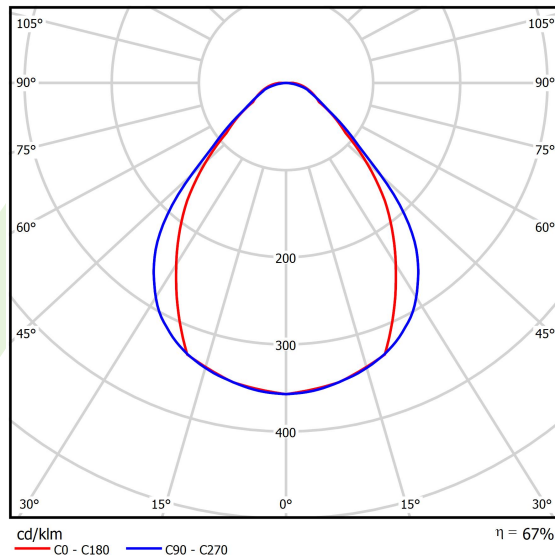

Mechanical data

Assembly	directly mounted to ceiling construction or surface mounted on slings using accessories
Material	aluminum
Color	anodised aluminum
Diffuser	Micro-PRM (micro-prismatic diffuser PMMA)
Impact resistant	IK04
Dimensions [mm]	2254 x 60 x 72

A graph of light