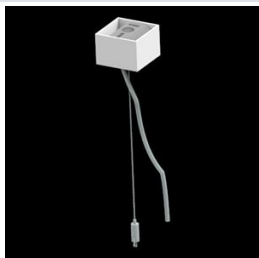

Product: X-LINE PRO COMPACT 8000 MICRO-PRM E 24 840 / L-2254MM

Index: 19.2117.2541.24

Description

Light fitting made out of aluminium profile. Simple luminaire construction (no mounting plates or LED plates). LEDs in the standard version are mounted by inserting them into the slot in the middle of the profile. Direct (down) light distribution. Available optical systems: PMMA opal diffuser (PLX), microprismatic PMMA (Micro-PRM). The luminaire is available in a single version. Available colors: anodized aluminum, black RAL 9005, white RAL 9016 or any color from the RAL palette on request. Gray, white or black polycarbonate end caps. Plastic plate (HIPS) masking the electronics compartment (only in luminaires with direct distribution). Possibility to use an aluminum snap-on aluminum cover and increase the IP rating to IP40. The use of luminaires typically for offices, public utility rooms, communication / common areas in multi-family buildings.

Mechanical data

Assembly	directly mounted to ceiling construction or surface mounted on slings using accessories
Material	aluminum
Color	anodised aluminum
Diffuser	Micro-PRM (micro-prismatic diffuser PMMA)
Impact resistant	IK04
Weight [kg]	3,02
Dimensions [mm]	2254 x 60 x 72

A graph of light

Accessories

Index 6E1-500KWAN1P-3

Name SUSPENSION NEW TYPE-A 24
LENGHT 1,5M WIRE 3X 1-POINT

Index 19.3272.1205.00

Name SUSPENSION NEW TYPE-E
LENGHT-1,5 METER WITHOUT
WIRE 1-POINT

Index 19.2117.0007.24