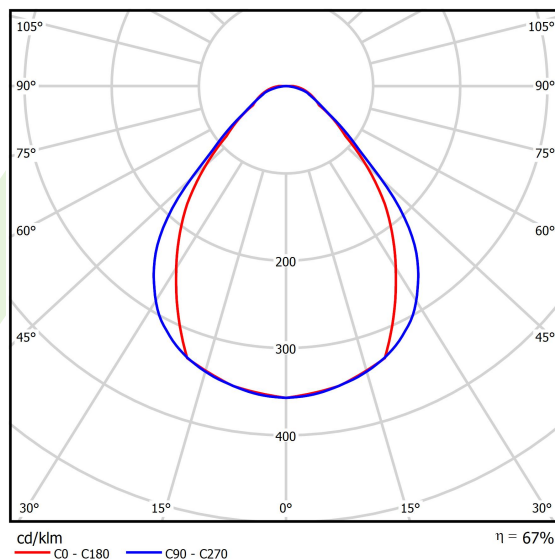

Mechanical data

Assembly	directly mounted to ceiling construction or surface mounted on slings using accessories
Material	aluminum
Color	RAL 9005 (black)
Diffuser	Micro-PRM (micro-prismatic diffuser PMMA)
Impact resistant	IK04
Weight [kg]	3,07
Dimensions [mm]	2254 x 60 x 72

A graph of light