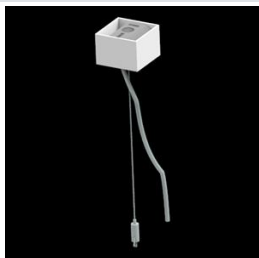

Product: X-LINE PRO COMPACT 8000 MICRO-PRM E 04 840 / L-2254MM

Index: 19.2117.2541.04

Description

Light fitting made out of aluminium profile. Simple luminaire construction (no mounting plates or LED plates). LEDs in the standard version are mounted by inserting them into the slot in the middle of the profile. Direct (down) light distribution. Available optical systems: PMMA opal diffuser (PLX), microprismatic PMMA (Micro-PRM). The luminaire is available in a single version. Available colors: anodized aluminum, black RAL 9005, white RAL 9016 or any color from the RAL palette on request. Gray, white or black polycarbonate end caps. Plastic plate (HIPS) masking the electronics compartment (only in luminaires with direct distribution). Possibility to use an aluminum snap-on aluminum cover and increase the IP rating to IP40. The use of luminaires typically for offices, public utility rooms, communication / common areas in multi-family buildings.

Mechanical data

Assembly	directly mounted to ceiling construction or surface mounted on slings using accessories
Material	aluminum
Color	RAL 9005 (black)
Diffuser	Micro-PRM (micro-prismatic diffuser PMMA)
Impact resistant	IK04
Weight [kg]	3,07
Dimensions [mm]	2254 x 60 x 72

A graph of light

Accessories

Index 6E1-500KW041P-3

Name SUSPENSION NEW TYPE-A 04
LENGHT 1,5M WIRE 3X 1-POINT

Index 19.3272.1205.00

Name SUSPENSION NEW TYPE-E
LENGHT-1,5 METER WITHOUT
WIRE 1-POINT

Index 19.2117.0007.04