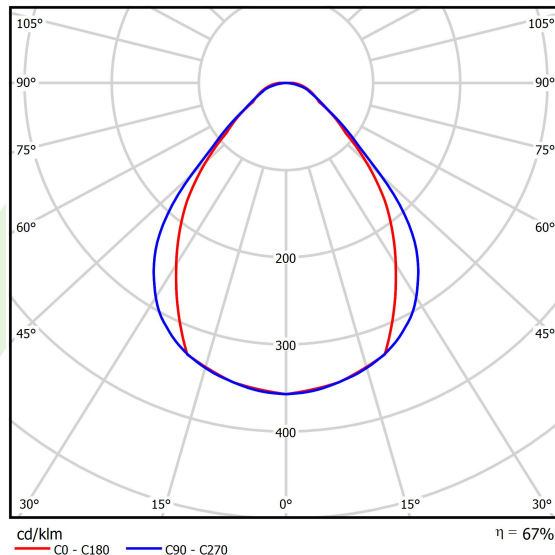

## Light and electrical data

Light source	<b>LED</b>
Luminous flux LED [lm]	<b>8560</b>
LED power [W]	<b>44,4</b>
Luminaire luminous flux [lm]	<b>5760,9</b>
Power of luminaire [W]	<b>50,5</b>
Luminaire's light efficiency [lm/W]	<b>114,1</b>
Color of the light [K]	<b>3000</b>
CRI	<b>&gt;80</b>
SDCM (LED sources)	<b>3</b>
Beam angle [°]	<b>(C0-C180) / (C90-C270) - 79,4° / 87,8°</b>
Photobiological risk class (IEC/EN 62471)	<b>RG0</b>
Protection against electric shock	<b>I</b>
Protection degree	<b>IP40</b>
Voltage	<b>220..240 V, 50..60 Hz</b>
Lifetime of LED sources [h]	<b>90000</b>
Lx/By	<b>L80/B10</b>
Operating temperature range [°C]	<b>5 ÷ 35</b>
Driver	<b>DIM DALI (EDD)</b>
Power factor cos φ	<b>&gt;0,95</b>
Circuit load capacity	<b>14 (B10), 23 (B16), 22 (C10), 35 (C16)</b>

## A graph of light