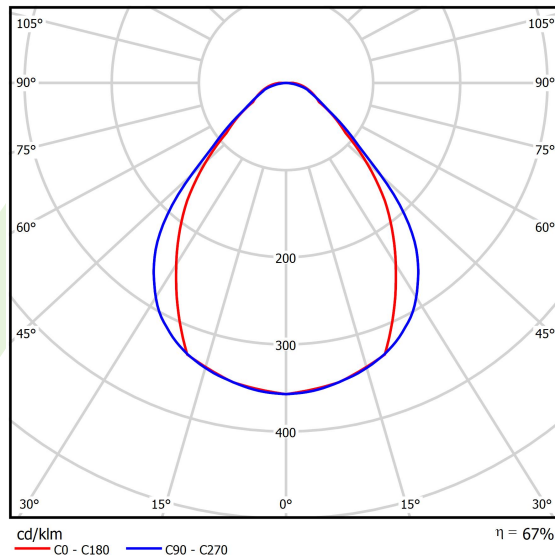

Mechanical data

Assembly	directly mounted to ceiling construction or surface mounted on slings using accessories
Material	aluminum
Color	RAL 9016 (white)
Diffuser	Micro-PRM (micro-prismatic diffuser PMMA)
Impact resistant	IK04
Dimensions [mm]	2254 x 60 x 72

A graph of light