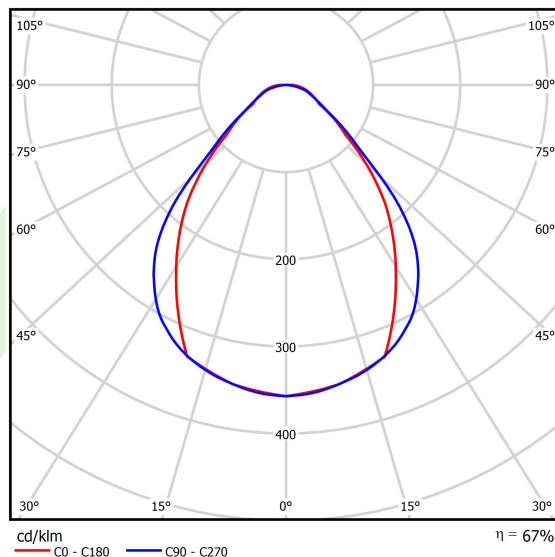

## Light and electrical data

Light source	<b>LED</b>
Luminous flux LED [lm]	<b>8560</b>
LED power [W]	<b>44,4</b>
Luminaire luminous flux [lm]	<b>5760,9</b>
Power of luminaire [W]	<b>50,5</b>
Luminaire's light efficiency [lm/W]	<b>114,1</b>
Color of the light [K]	<b>3000</b>
CRI	<b>&gt;80</b>
SDCM (LED sources)	<b>3</b>
Beam angle [°]	<b>(C0-C180) / (C90-C270) - 79,4° / 87,8°</b>
Photobiological risk class (IEC/EN 62471)	<b>RG0</b>
Protection against electric shock	<b>I</b>
Protection degree	<b>IP40</b>
Voltage	<b>220..240 V, 50..60 Hz</b>
Lifetime of LED sources [h]	<b>90000</b>
Lx/By	<b>L80/B10</b>
Operating temperature range [°C]	<b>5 ÷ 35</b>
Driver	<b>standard on/off (E)</b>
Power factor cos φ	<b>&gt;0,95</b>
Circuit load capacity	<b>12 (B10), 19 (B16), 20 (C10), 32 (C16)</b>

## A graph of light