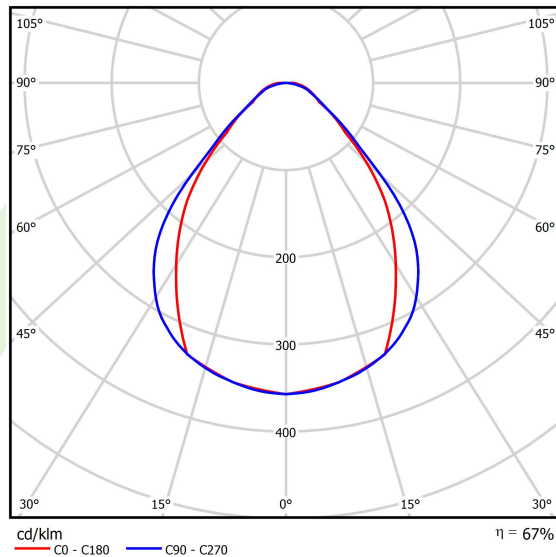

## Light and electrical data

Light source	<b>LED</b>
Luminous flux LED [lm]	<b>8560</b>
LED power [W]	<b>44,4</b>
Luminaire luminous flux [lm]	<b>5760,9</b>
Power of luminaire [W]	<b>50,5</b>
Luminaire's light efficiency [lm/W]	<b>114,1</b>
Color of the light [K]	<b>3000</b>
CRI	<b>&gt;80</b>
SDCM (LED sources)	<b>3</b>
Beam angle [°]	<b>(C0-C180) / (C90-C270) - 79,4° / 87,8°</b>
Photobiological risk class (IEC/EN 62471)	<b>RG0</b>
Protection against electric shock	<b>I</b>
Protection degree	<b>IP40</b>
Voltage	<b>220..240 V, 50..60 Hz</b>
Lifetime of LED sources [h]	<b>90000</b>
Lx/By	<b>L80/B10</b>
Operating temperature range [°C]	<b>5 ÷ 35</b>
Driver	<b>standard on/off (E)</b>
Power factor cos φ	<b>&gt;0,95</b>
Circuit load capacity	<b>12 (B10), 19 (B16), 20 (C10), 32 (C16)</b>

## A graph of light