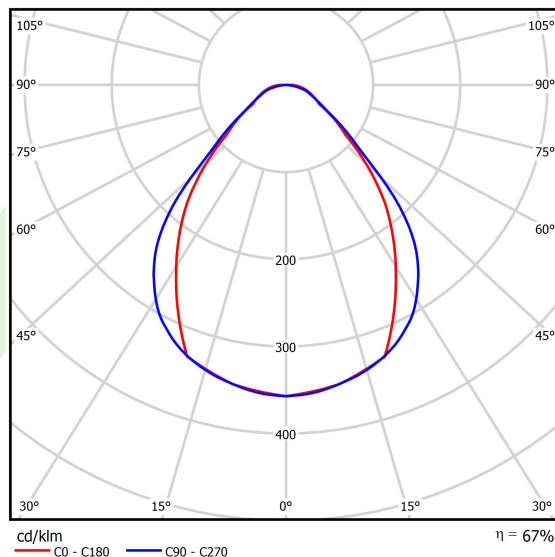

Mechanical data

Assembly	directly mounted to ceiling construction or surface mounted on slings using accessories
Material	aluminum
Color	anodised aluminum
Diffuser	Micro-PRM (micro-prismatic diffuser PMMA)
Impact resistant	IK04
Dimensions [mm]	2254 x 60 x 72

A graph of light