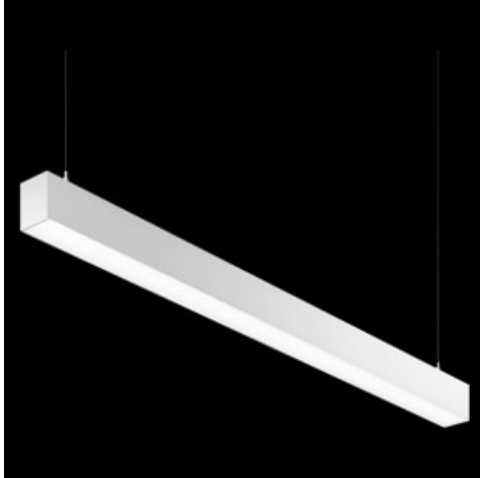

Product: X-LINE PRO COMPACT 8000 MICRO-PRM E 04 830 / L-2254MM

Index: 19.2117.2531.04

Description

Light fitting made out of aluminium profile. Simple luminaire construction (no mounting plates or LED plates). LEDs in the standard version are mounted by inserting them into the slot in the middle of the profile. Direct (down) light distribution. Available optical systems: PMMA opal diffuser (PLX), microprismatic PMMA (Micro-PRM). The luminaire is available in a single version. Available colors: anodized aluminum, black RAL 9005, white RAL 9016 or any color from the RAL palette on request. Gray, white or black polycarbonate end caps. Plastic plate (HIPS) masking the electronics compartment (only in luminaires with direct distribution). Possibility to use an aluminum snap-on aluminum cover and increase the IP rating to IP40. The use of luminaires typically for offices, public utility rooms, communication / common areas in multi-family buildings.

Mechanical data

| | |
|------------------|---|
| Assembly | directly mounted to ceiling construction or surface mounted on slings using accessories |
| Material | aluminum |
| Color | RAL 9005 (black) |
| Diffuser | Micro-PRM (micro-prismatic diffuser PMMA) |
| Impact resistant | IK04 |
| Dimensions [mm] | 2254 x 60 x 72 |