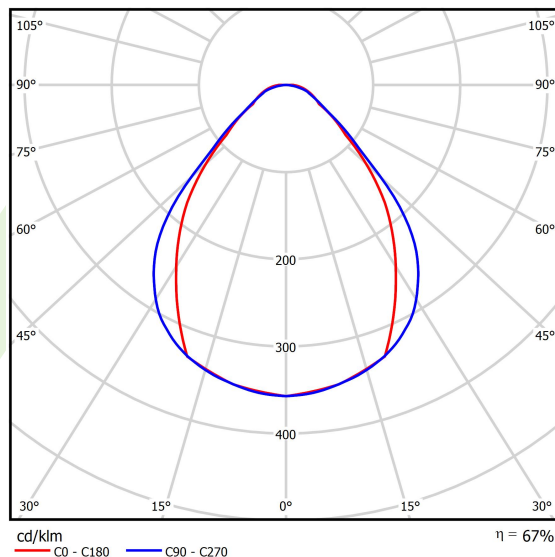

Mechanical data

Assembly	directly mounted to ceiling construction or surface mounted on slings using accessories
Material	aluminum
Color	RAL 9005 (black)
Diffuser	Micro-PRM (micro-prismatic diffuser PMMA)
Impact resistant	IK04
Dimensions [mm]	2254 x 60 x 72

A graph of light