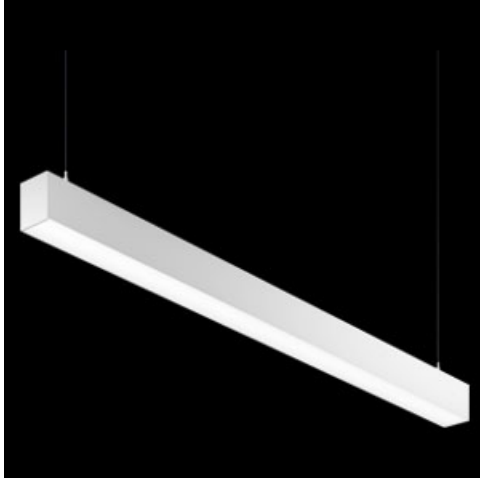

Product: X-LINE PRO COMPACT 8000 MICRO-PRM E 04 830 / L-2254MM

Index: 19.2117.2531.04

Description

Light fitting made out of aluminium profile. Simple luminaire construction (no mounting plates or LED plates). LEDs in the standard version are mounted by inserting them into the slot in the middle of the profile. Direct (down) light distribution. Available optical systems: PMMA opal diffuser (PLX), microprismatic PMMA (Micro-PRM). The luminaire is available in a single version. Available colors: anodized aluminum, black RAL 9005, white RAL 9016 or any color from the RAL palette on request. Gray, white or black polycarbonate end caps. Plastic plate (HIPS) masking the electronics compartment (only in luminaires with direct distribution). Possibility to use an aluminum snap-on aluminum cover and increase the IP rating to IP40. The use of luminaires typically for offices, public utility rooms, communication / common areas in multi-family buildings.

Mechanical data

Assembly	directly mounted to ceiling construction or surface mounted on slings using accessories
Material	aluminum
Color	RAL 9005 (black)
Diffuser	Micro-PRM (micro-prismatic diffuser PMMA)
Impact resistant	IK04
Dimensions [mm]	2254 x 60 x 72