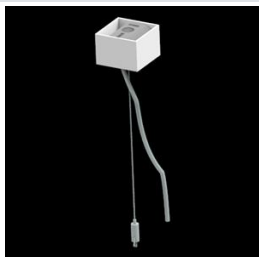

Accessories

Index 6E1-500KW041P-3

Name SUSPENSION NEW TYPE-A 04
LENGHT 1,5M WIRE 3X 1-POINT